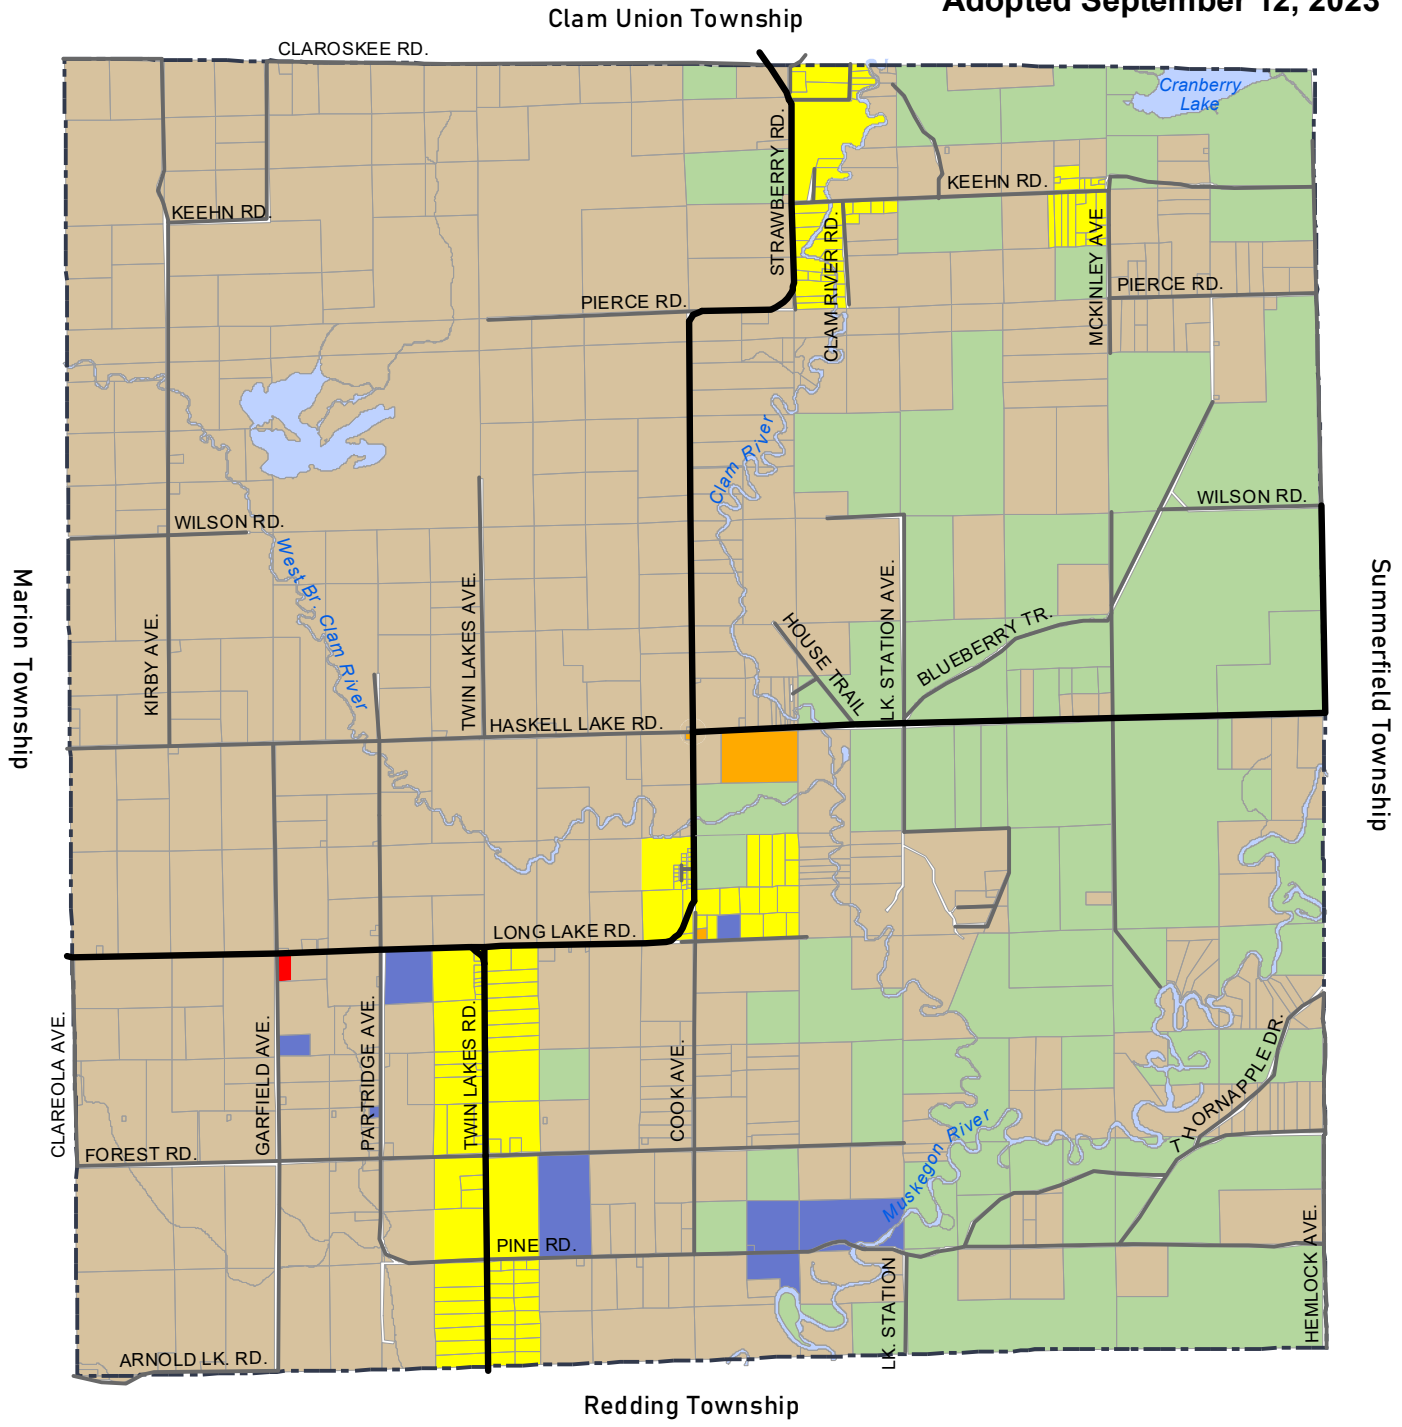

Zoning Districts Map

Winterfield Township
Clare County, Michigan

Adopted September 12, 2023

Marion Township

Summerfield Township

Redding Township

- Zoning Districts:**
- CN Conservation
 - A-R Agricultural/Rural Residential
 - R-1 Single-Family Residential
 - R-2 Multiple-Family Residential
 - R-3 Manufactured Home Park
 - C-1 Commercial
 - M-1 Light Industrial

- Major Roads (County Primary)
- Local Roads
- Water Bodies
- Winterfield Township Limits
- Property Lines