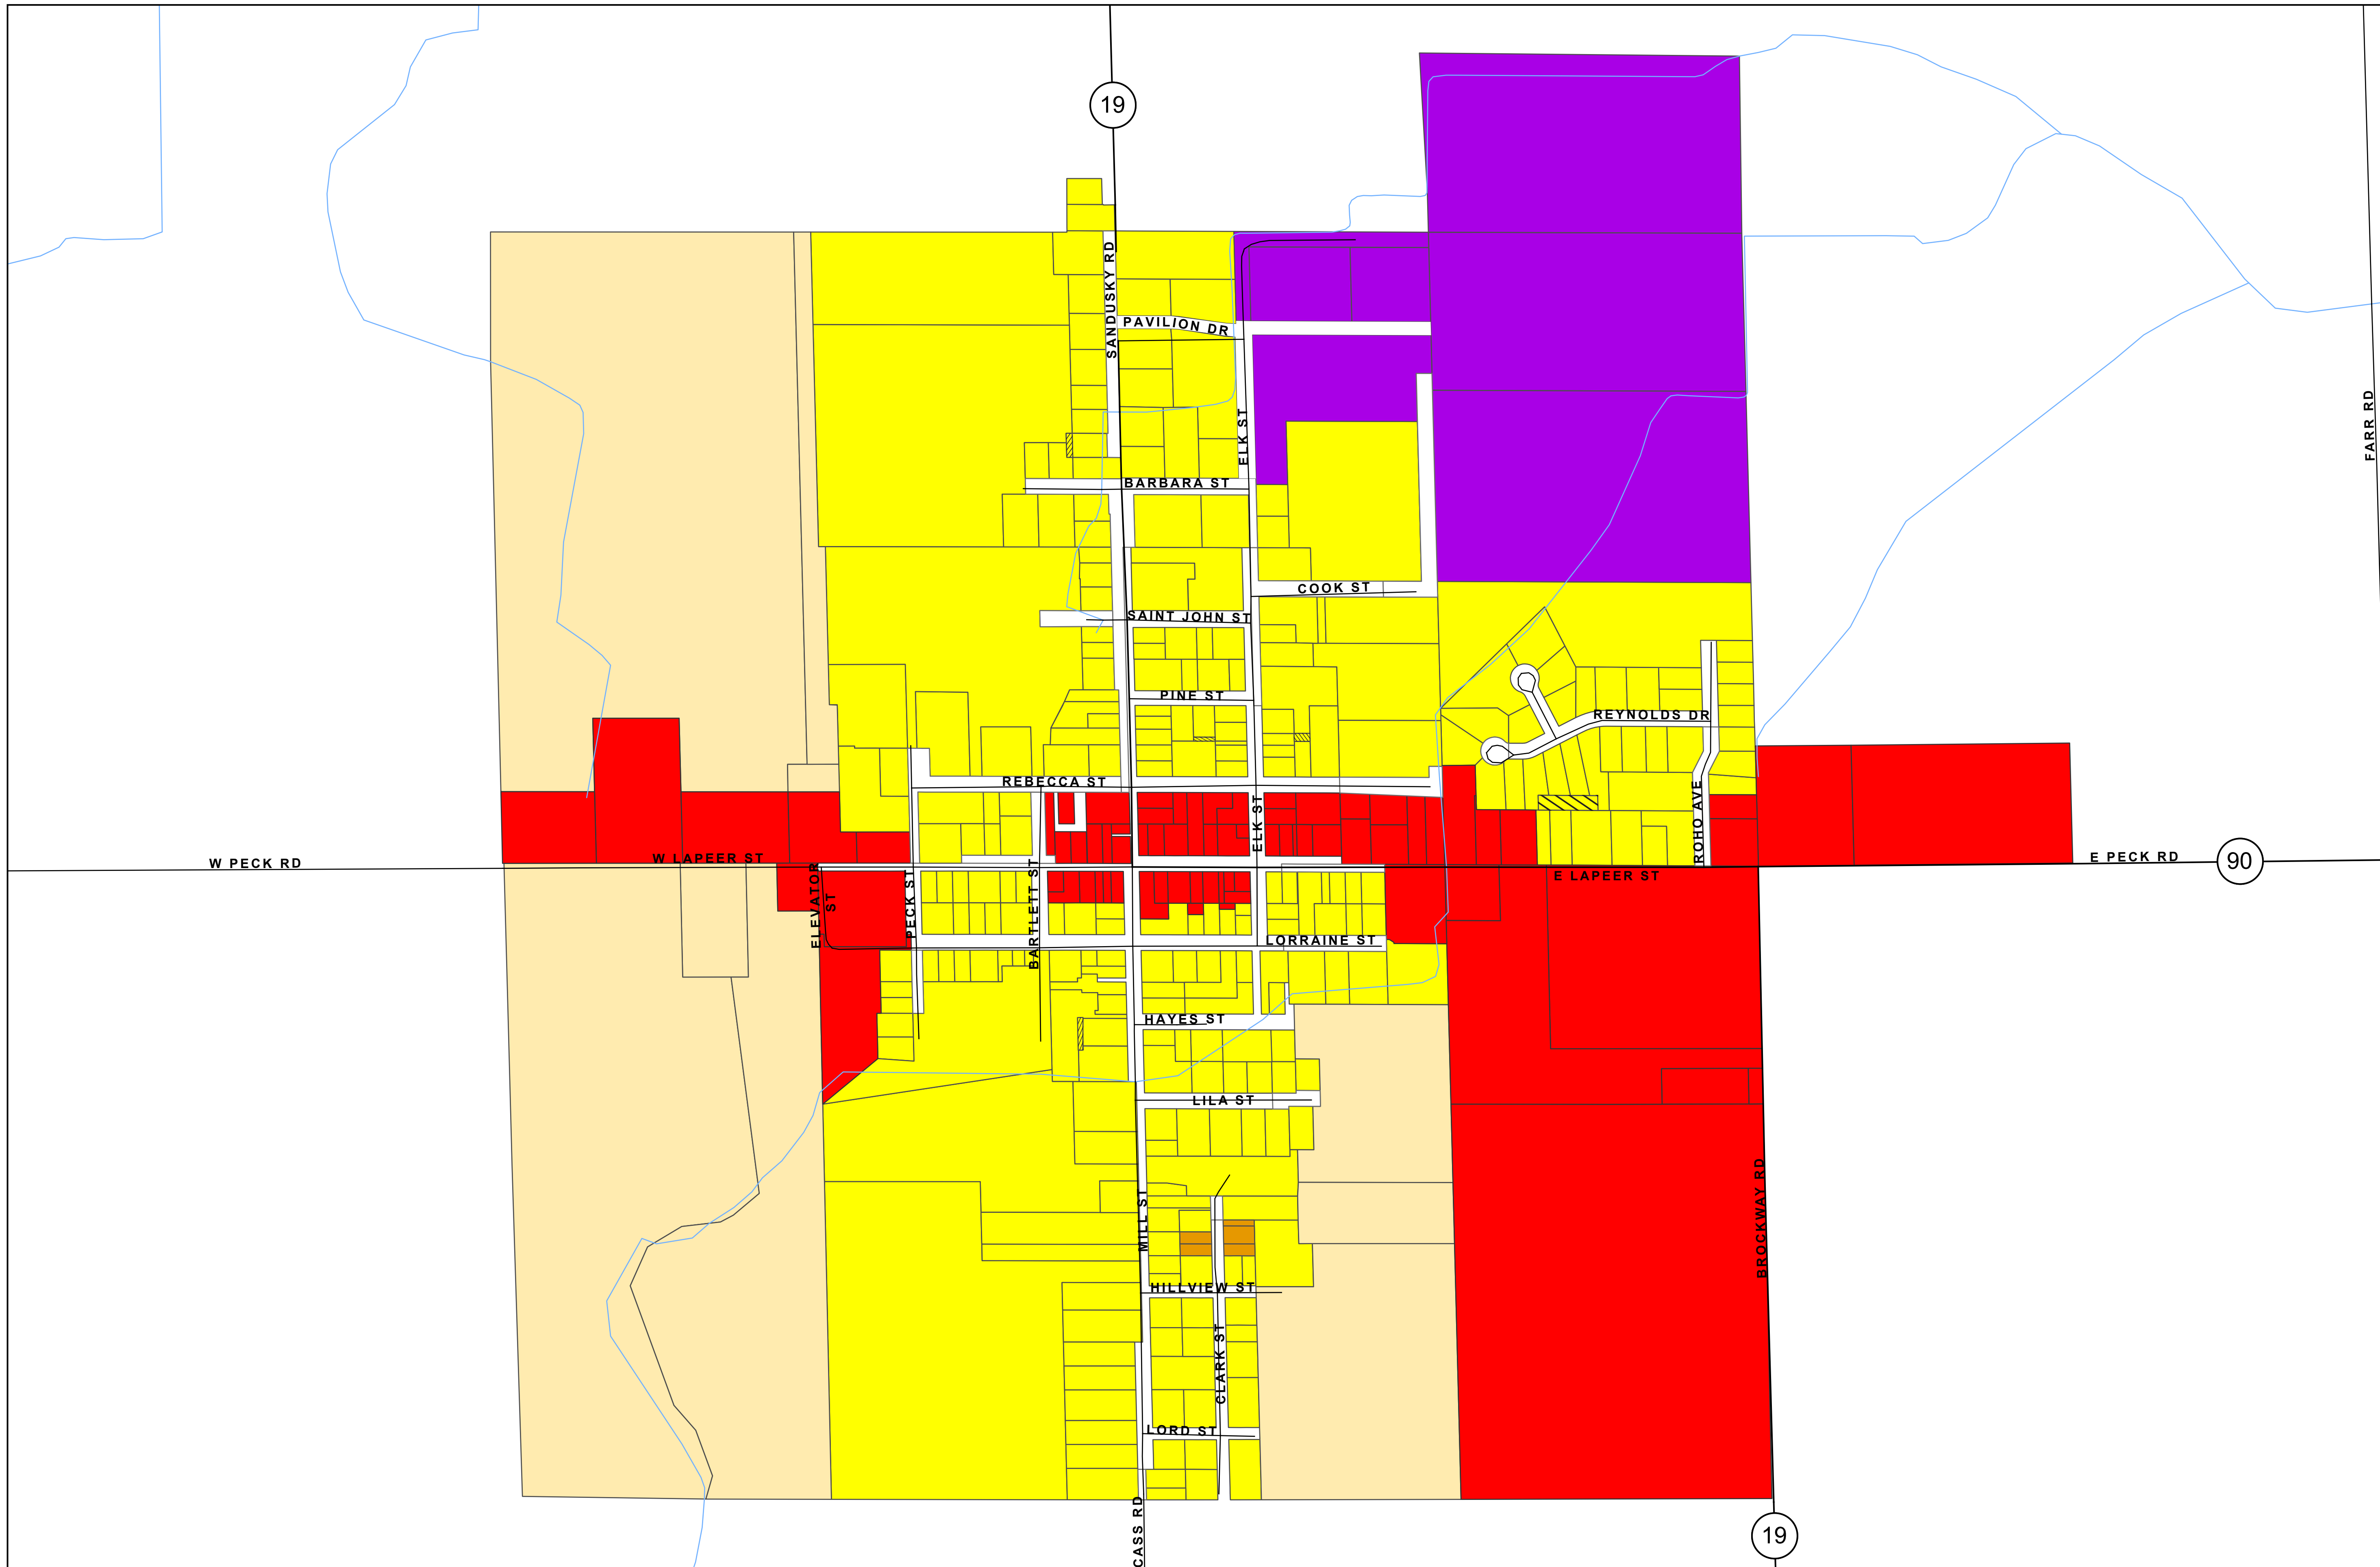

Village of Peck Zoning Map

Village of Peck, Michigan
Sanilac County

LEGEND

-  **R - Residential District**
-  **A-R - Agricultural Residential District**
-  **MHS - Manufactured Home Subdivision**
-  **C - Commercial District**
-  **I - Industrial District**
-  **Unclaimed Property**

Spicer group
SAGINAW OFFICE
230 S Washington Ave
Saginaw, MI 48607
Tel: 989-754-4717
www.spicergroup.com

DATE: April 2023

*