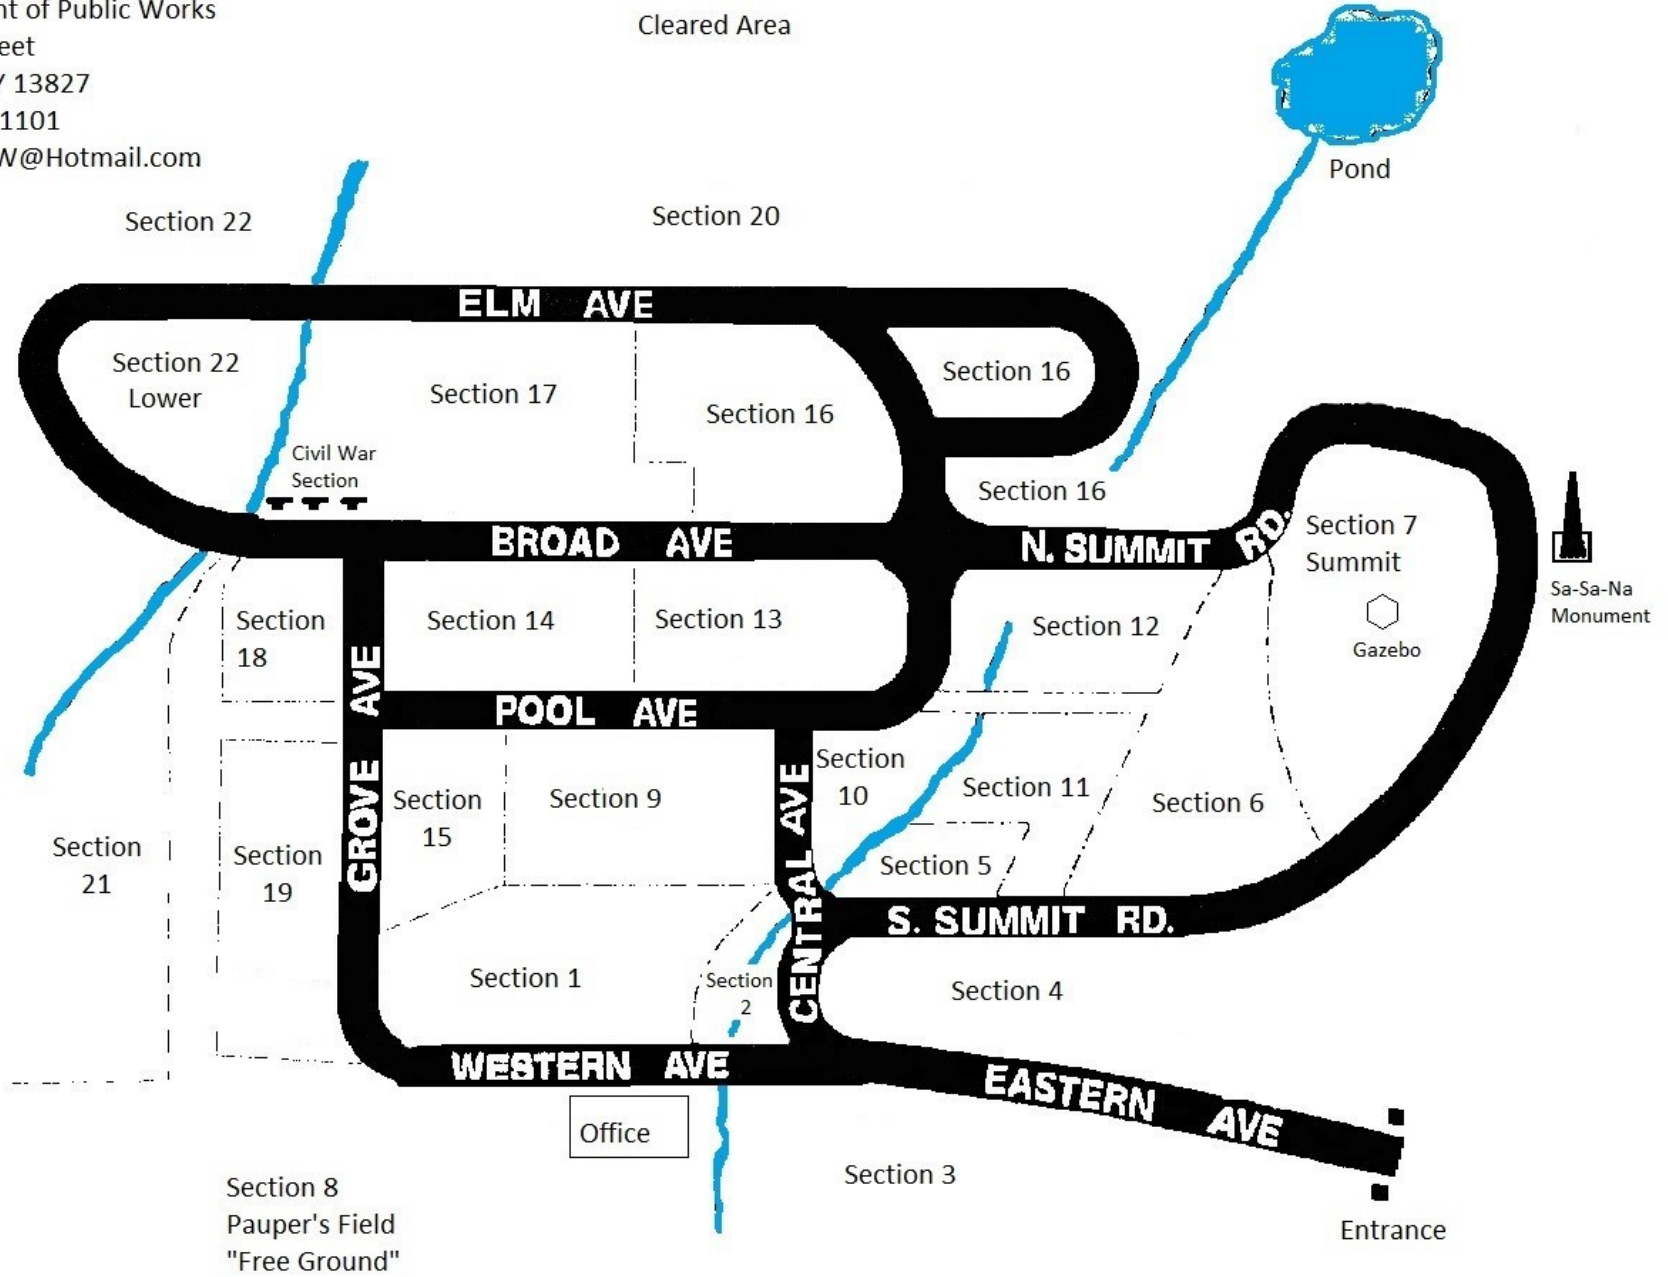

Map of Owego Evergreen Cemetery  
Department of Public Works  
20 Elm Street  
Owego, NY 13827  
(607) 687-1101  
OwegoDPW@Hotmail.com

# Evergreen Cemetery