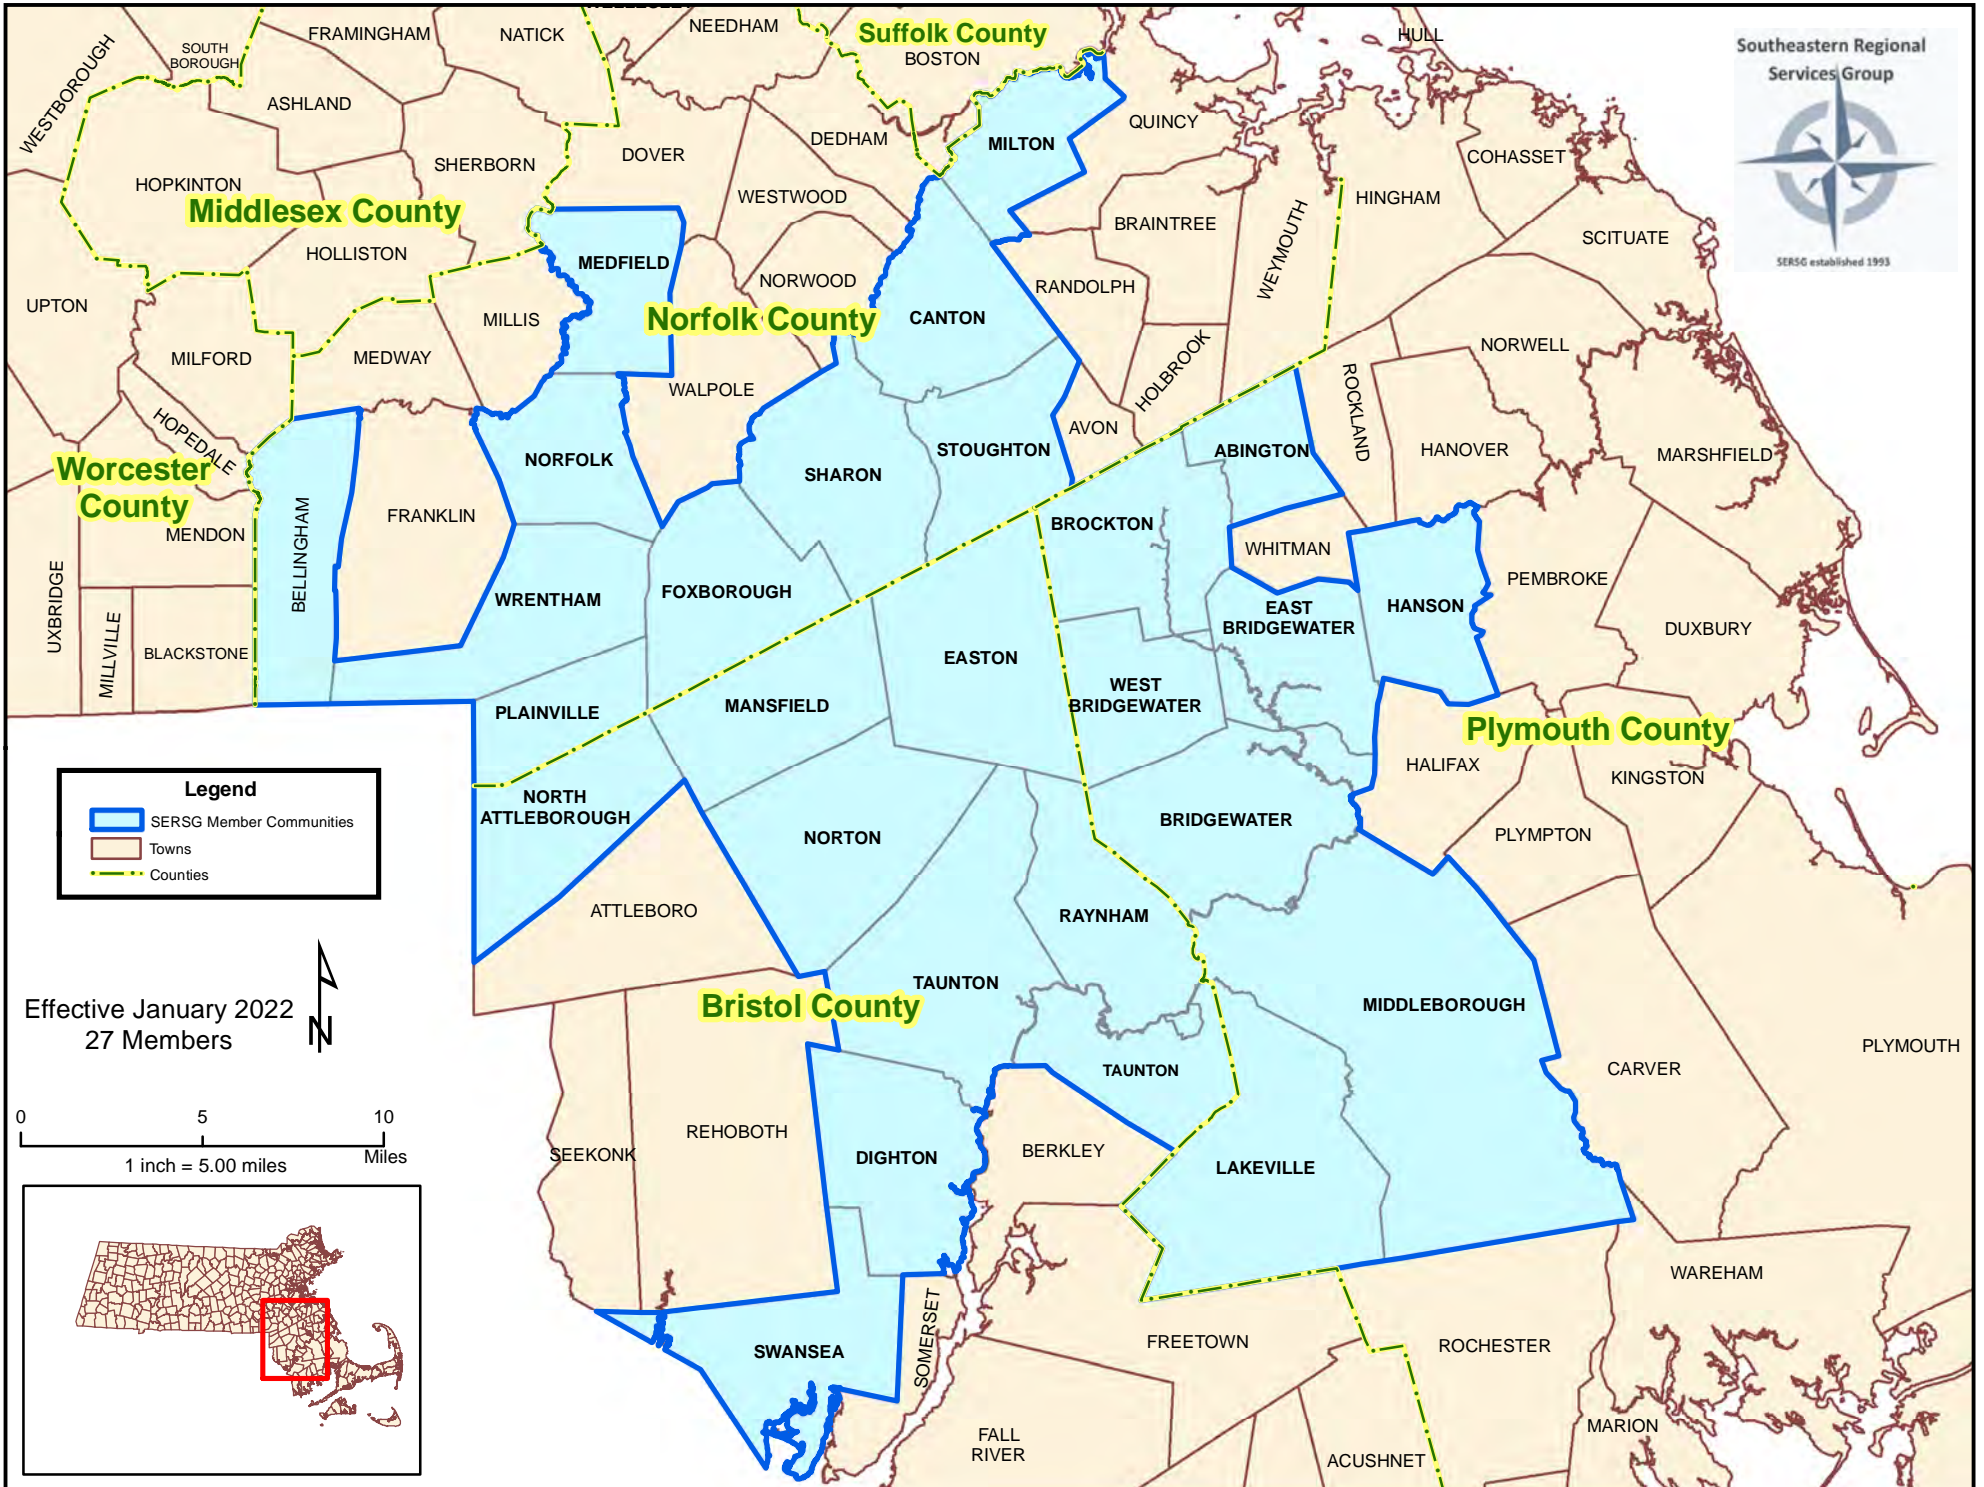

Southeastern Regional Services Group Members (SERSG)

Legend

- SERSG Member Communities
- Towns
- Counties

Effective January 2022
27 Members

0 5 10
1 inch = 5.00 miles Miles