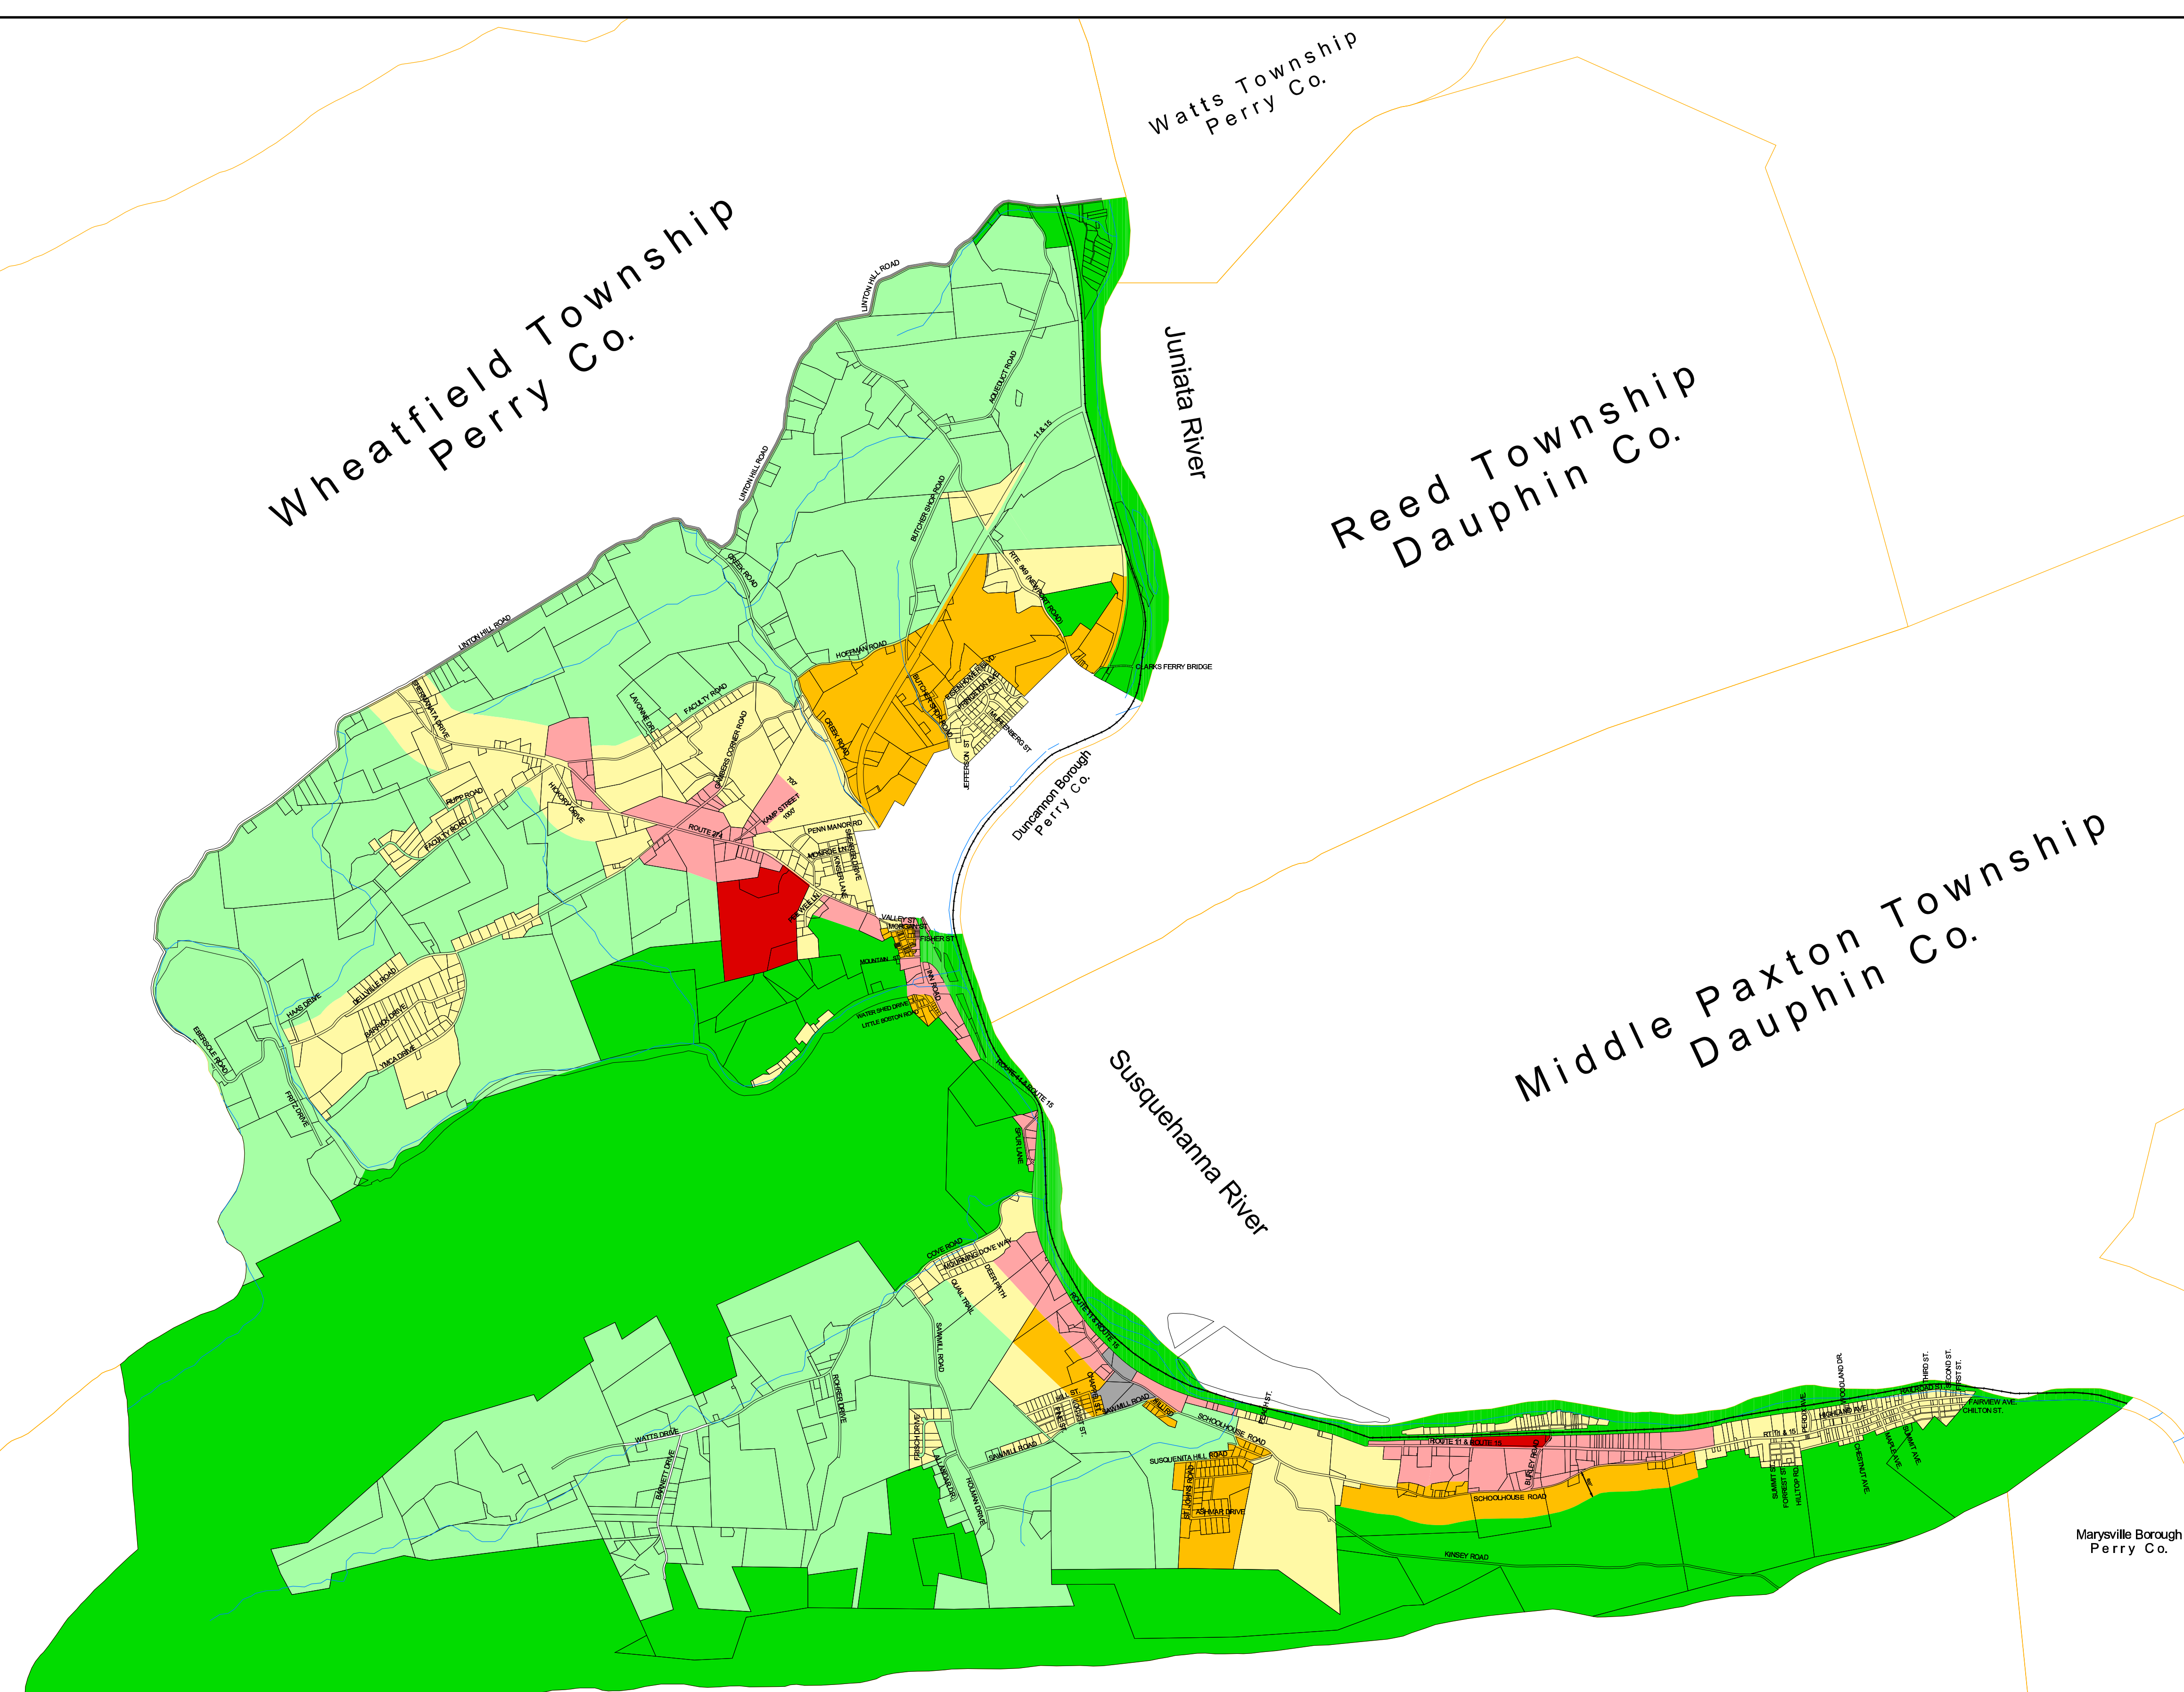

ZONING MAP

Penn Township

Perry County, Pennsylvania

July 23, 2003

Revised: February 20, 2004
 Revised: August 16, 2004
 Revised: January 25, 2006

Wheatfield Township
 Perry Co.

Watts Township
 Perry Co.

Reed Township
 Dauphin Co.

Middle Paxton Township
 Dauphin Co.

Rye Township
 Perry Co.

Legend

- Railroad
- Water Feature
- Parcels
- Proposed Zoning Districts
 - AR - Agriculture-Rural
 - C - Commercial
 - FC - Forest Conservation
 - I - Industrial
 - R1 - Low Density Residential
 - R2 - High Density Residential
 - MUC - Mixed Use Commerce

SCALE= 1:24000

Prepared by:

RETTEW
 ASSOCIATES INC.