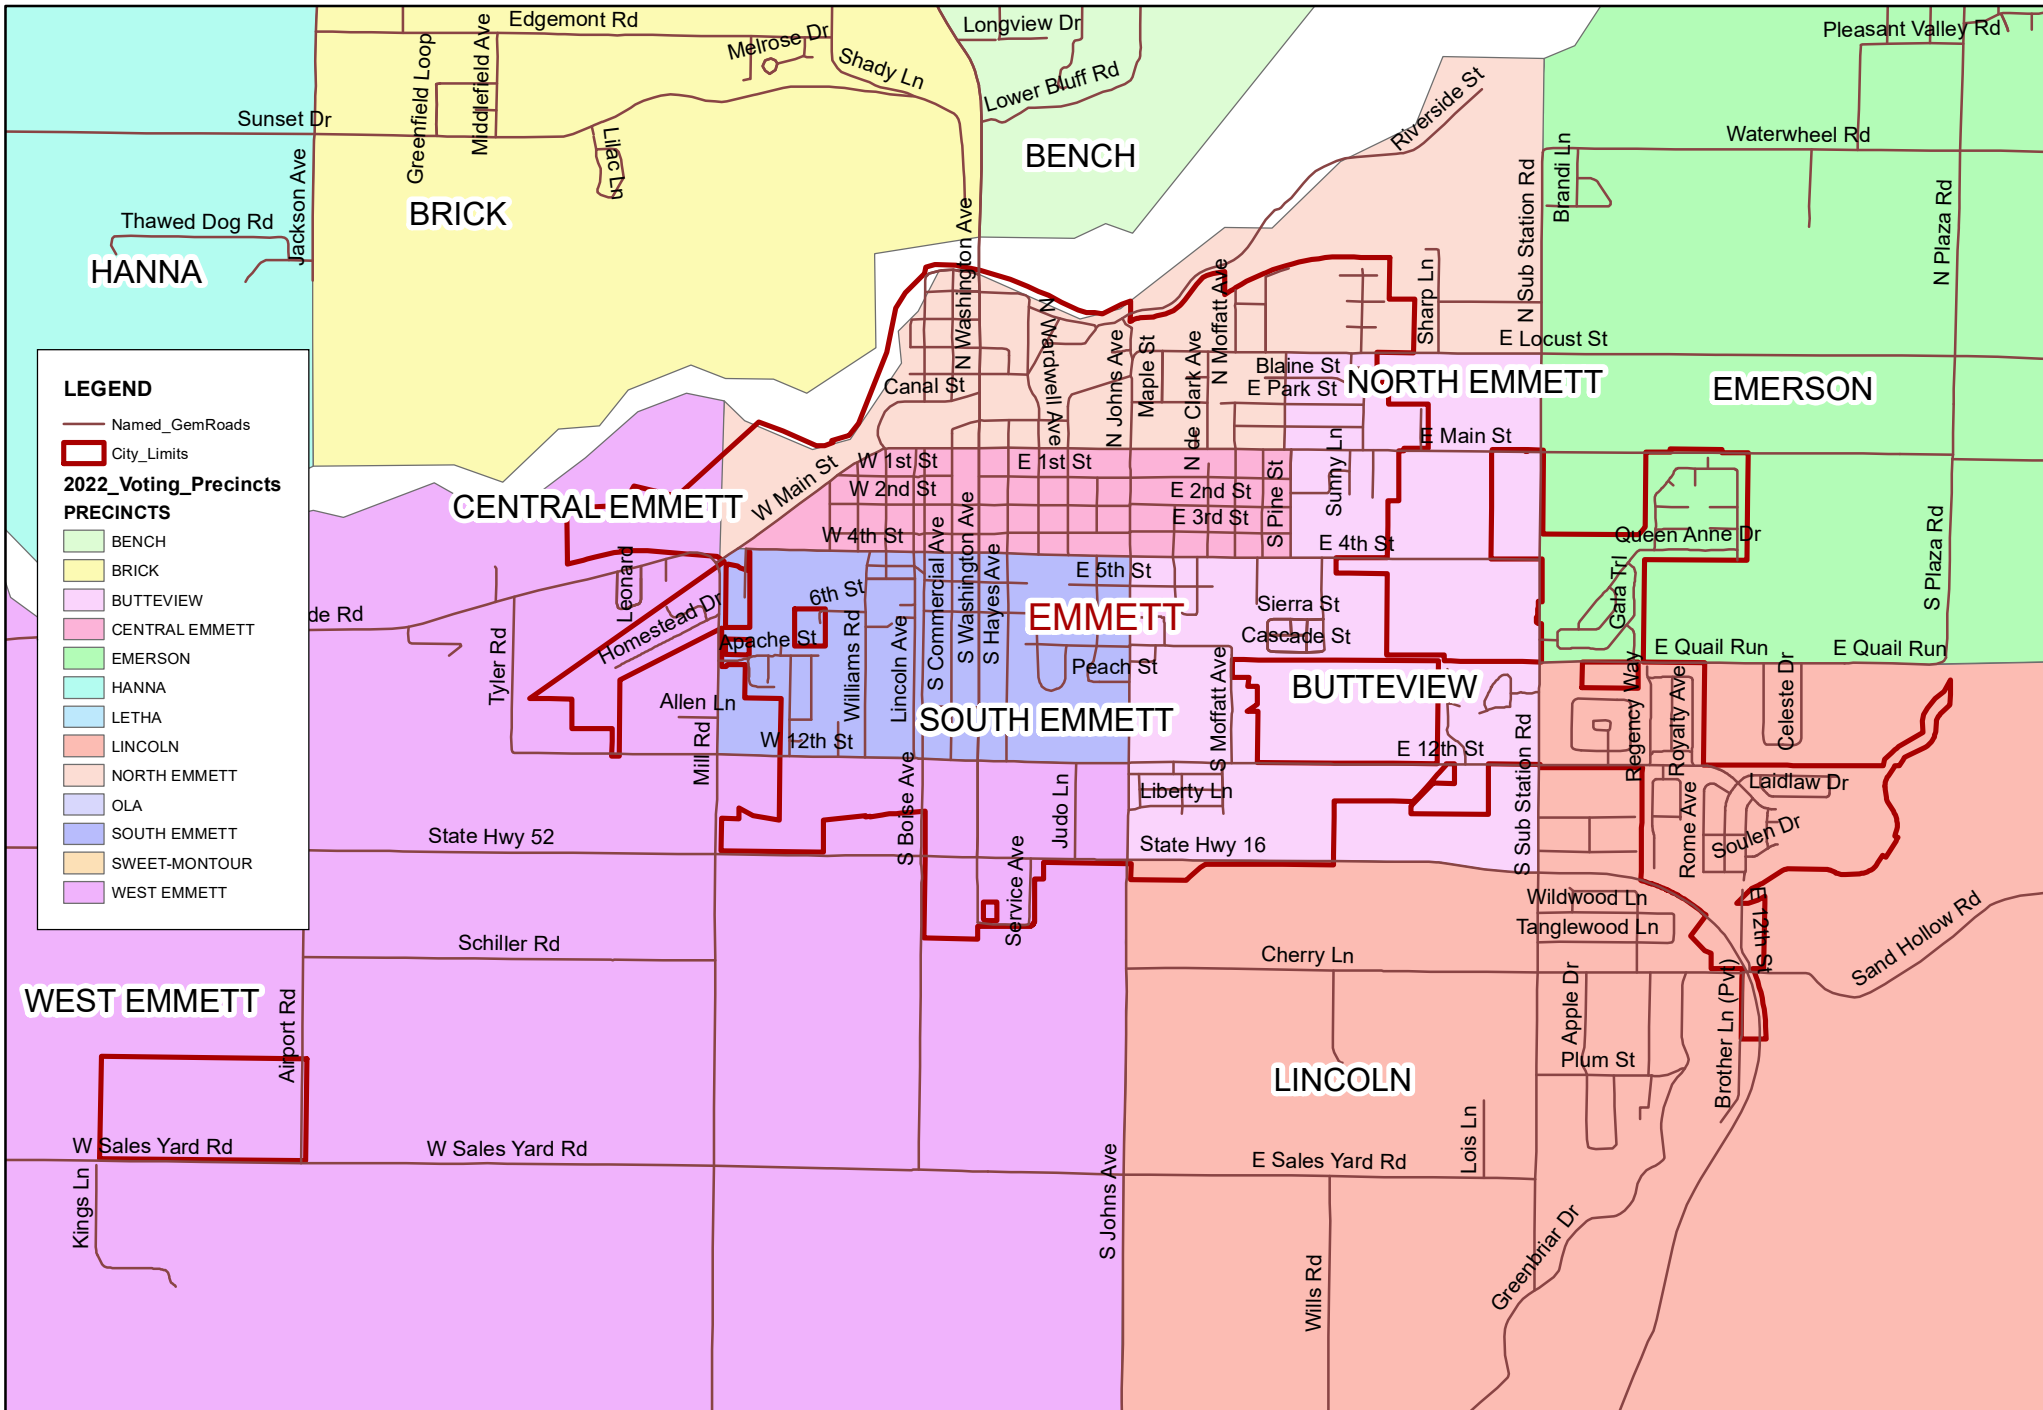

VOTING PRECINCTS WITHIN THE CITY OF EMMETT

Date: 12/14/2023

LEGEND

- Named_GemRoads
- ▭ City_Limits

2022_Voting_Precincts

PRECINCTS

- BENCH
- BRICK
- BUTTEVIEW
- CENTRAL EMMETT
- EMERSON
- HANNA
- LETHA
- LINCOLN
- NORTH EMMETT
- SOUTH EMMETT
- WEST EMMETT

WEST EMMETT

CENTRAL EMMETT

EMMETT

SOUTH EMMETT

BUTTEVIEW

NORTH EMMETT

EMERSON

BENCH

BRICK

HANNA

LINCOLN

860 430 0 860 Feet