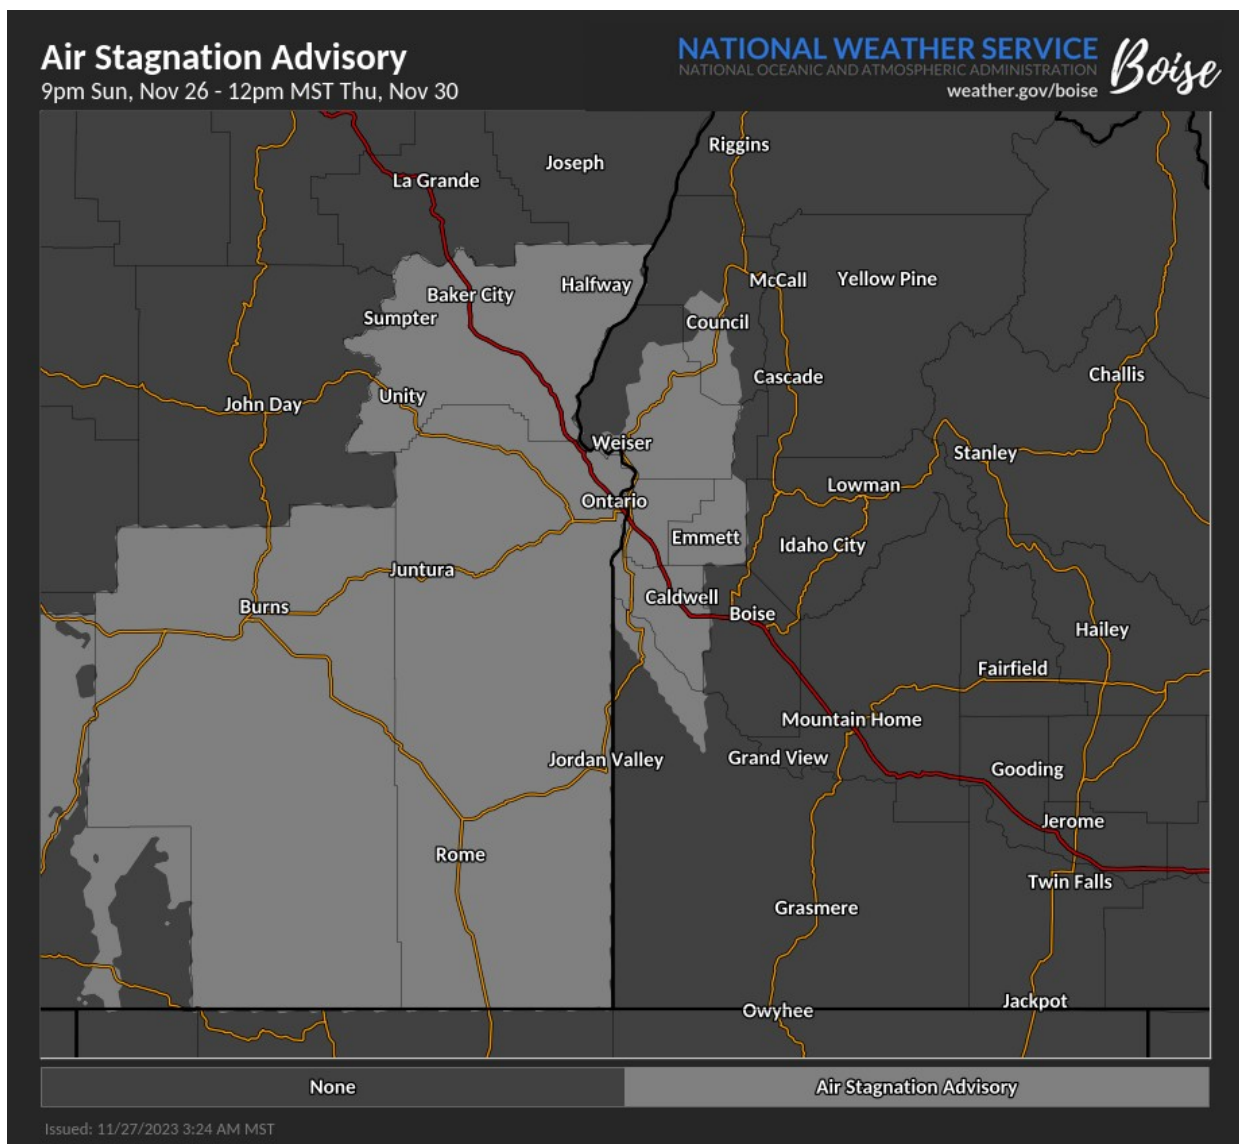

Storm Total Snow

5pm Thu, Nov 30 - 5pm MST Sat, Dec 2

NATIONAL WEATHER SERVICE
NATIONAL OCEANIC AND ATMOSPHERIC ADMINISTRATION
weather.gov/boise

Boise

StormTotalSnow_SFC_les.colin_20231201_0000.png

- Temperature inversion causing air stagnation through Thursday morning, improving Thursday afternoon.
- Snow Thursday night through the weekend.
 - Total snow accumulation 20-30 inches in Idaho above 5000 feet through Monday.
 - Heaviest snow late Friday night through Saturday with 10-15 inches accumulation.
 - 1-3 inches snow accumulation in lower valleys, Snow changing to rain Sunday below 5500 feet,
 - Warming Saturday through Monday.

GRAPHICS

Hazards_SFC_sophia.adams_20231127_0400.png

Air Stagnation through Thursday Morning. Snow Friday Through Tuesday, Changing to Rain in the Valleys by Sunday

KEY POINTS

- Patchy fog and low clouds in valleys through Thursday morning
- Air stagnation through Thursday morning
- Significant snow late Thursday night through Tuesday, changing to rain below 5500 feet Sunday