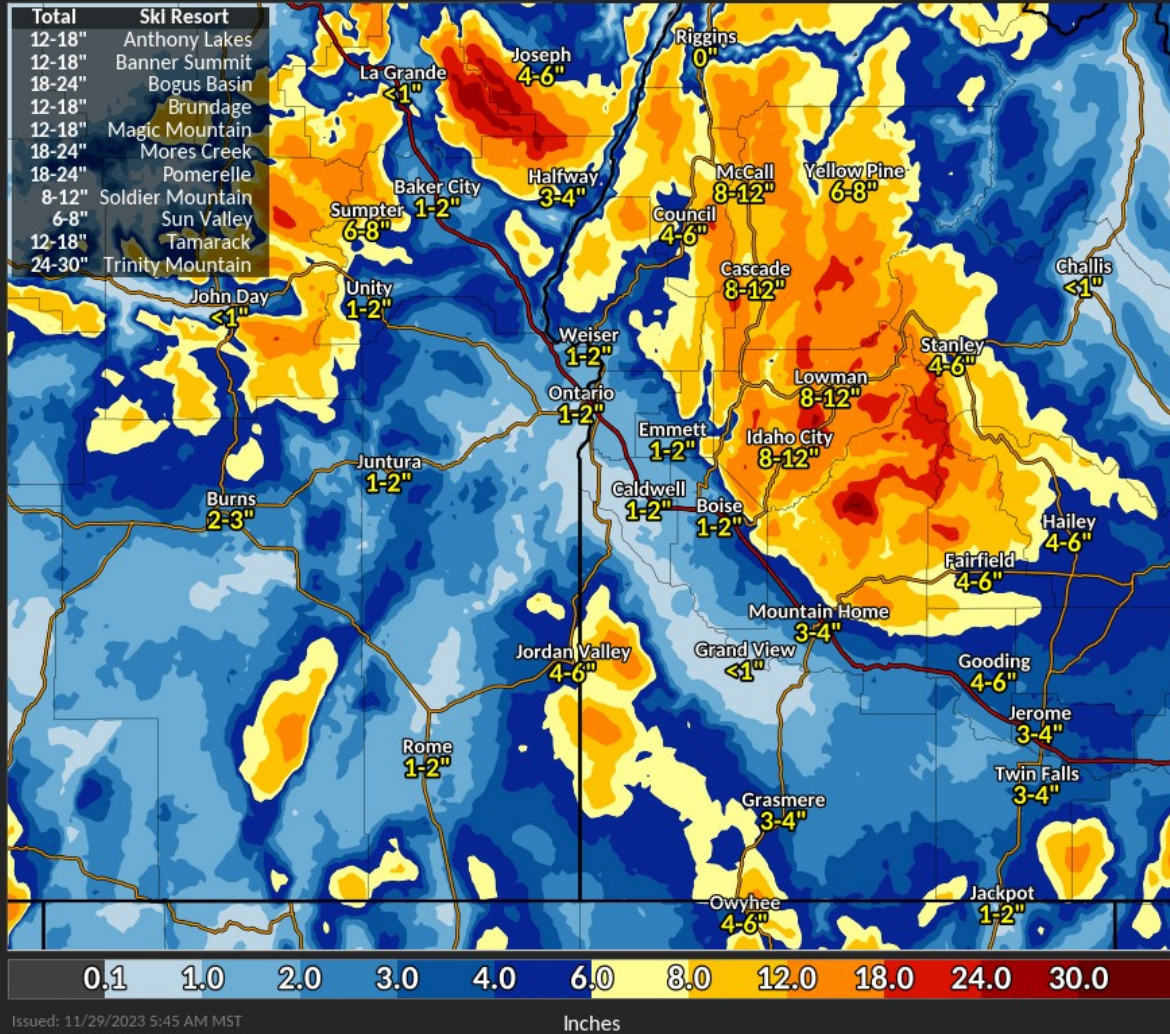

Storm Total Snow

5pm Thu, Nov 30 - 5pm MST Sat, Dec 2

NATIONAL WEATHER SERVICE
NATIONAL OCEANIC AND ATMOSPHERIC ADMINISTRATION
weather.gov/boise

Boise

StormTotalSnow_SFC_les.colin_20231201_0000.png

- Temperature inversion causing air stagnation through Thursday morning, improving Thursday afternoon.
- Snow Thursday night through the weekend.
 - Total snow accumulation 20-30 inches in Idaho above 5000 feet through Monday.
 - Heaviest snow late Friday night through Saturday with 10-15 inches accumulation.
 - 1-3 inches snow accumulation in lower valleys, Snow changing to rain Sunday below 5500 feet,
 - Warming Saturday through Monday.

GRAPHICS

Hazards_SFC_sophia.adams_20231127_0400.png

Air Stagnation through Thursday Morning. Snow Friday Through Tuesday, Changing to Rain in the Valleys by Sunday

KEY POINTS

- Patchy fog and low clouds in valleys through Thursday morning
- Air stagnation through Thursday morning
- Significant snow late Thursday night through Tuesday, changing to rain below 5500 feet Sunday