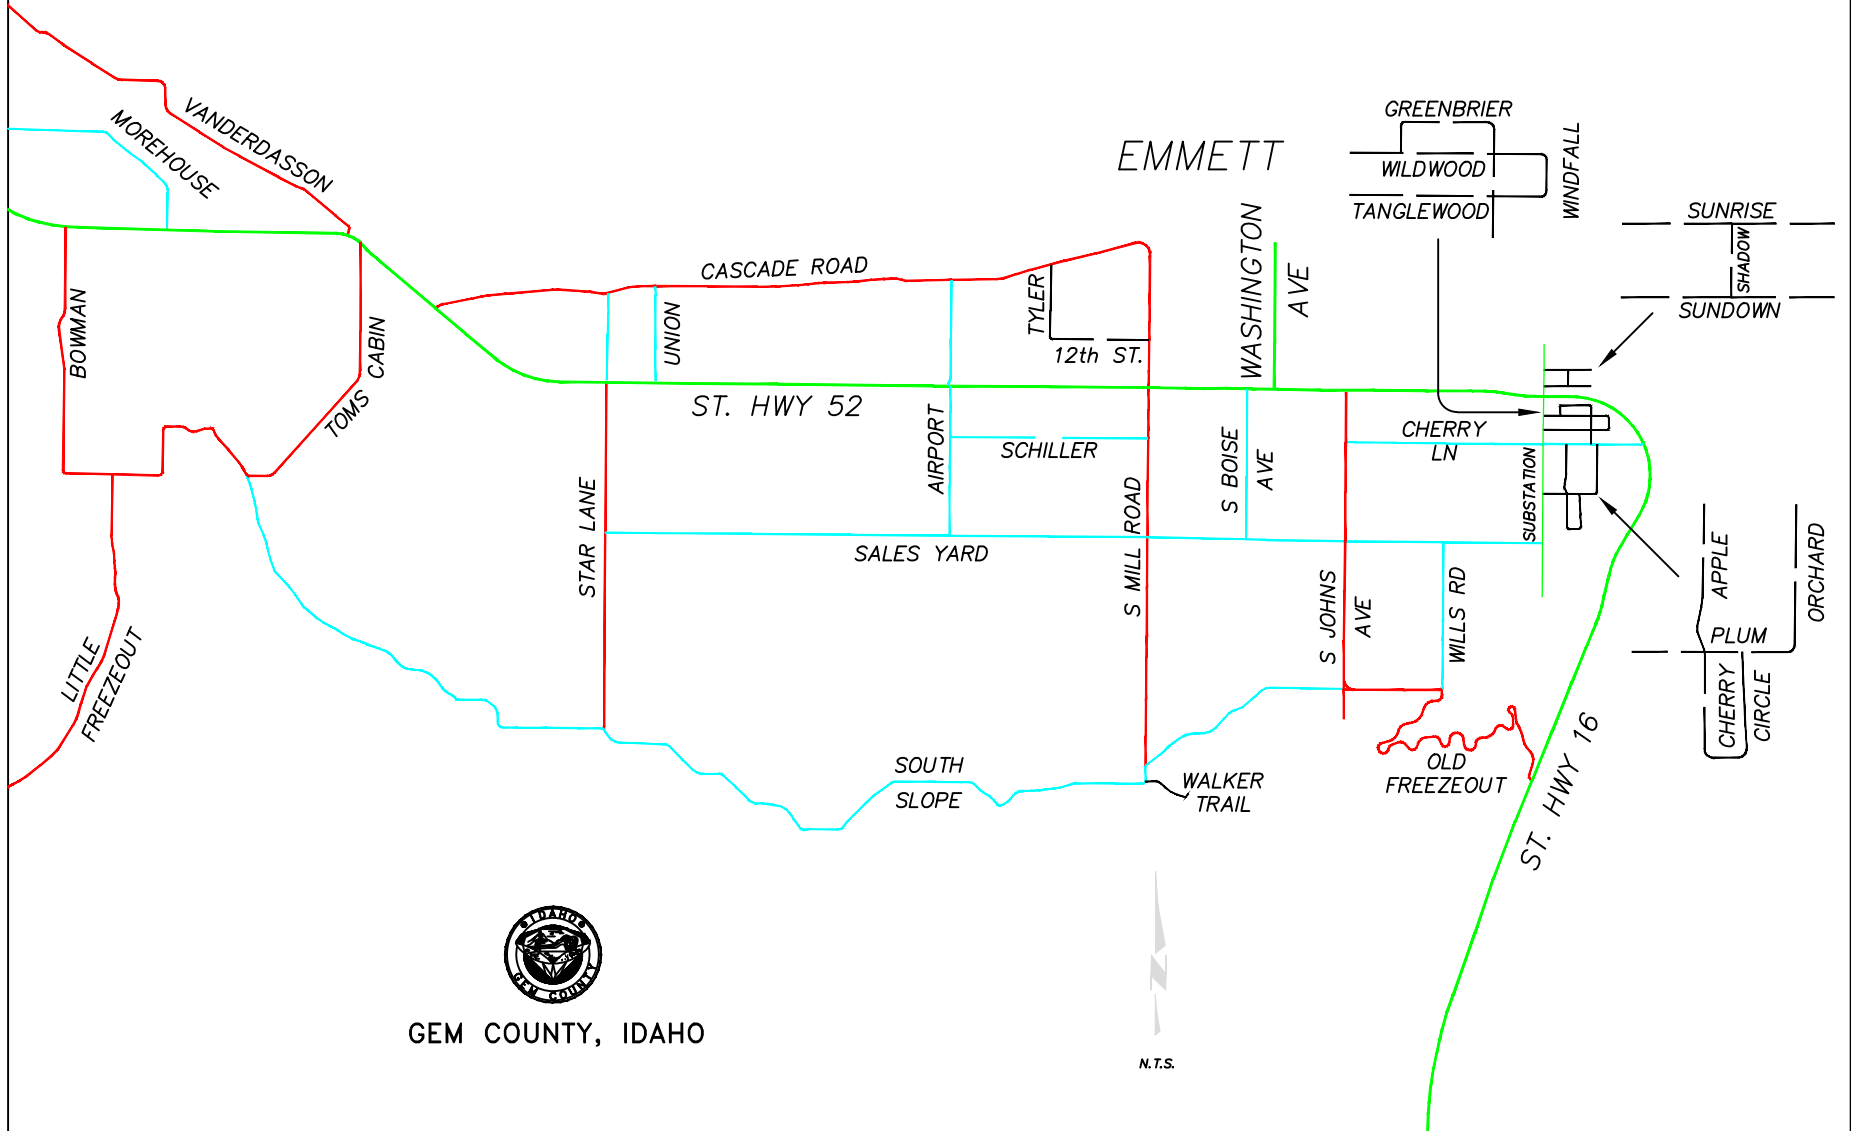

SOUTHEAST SNOW PLOW PRIORITY ROUTE

- PRIORITY #1
- PRIORITY #2
- PRIORITY #3

GEM COUNTY, IDAHO