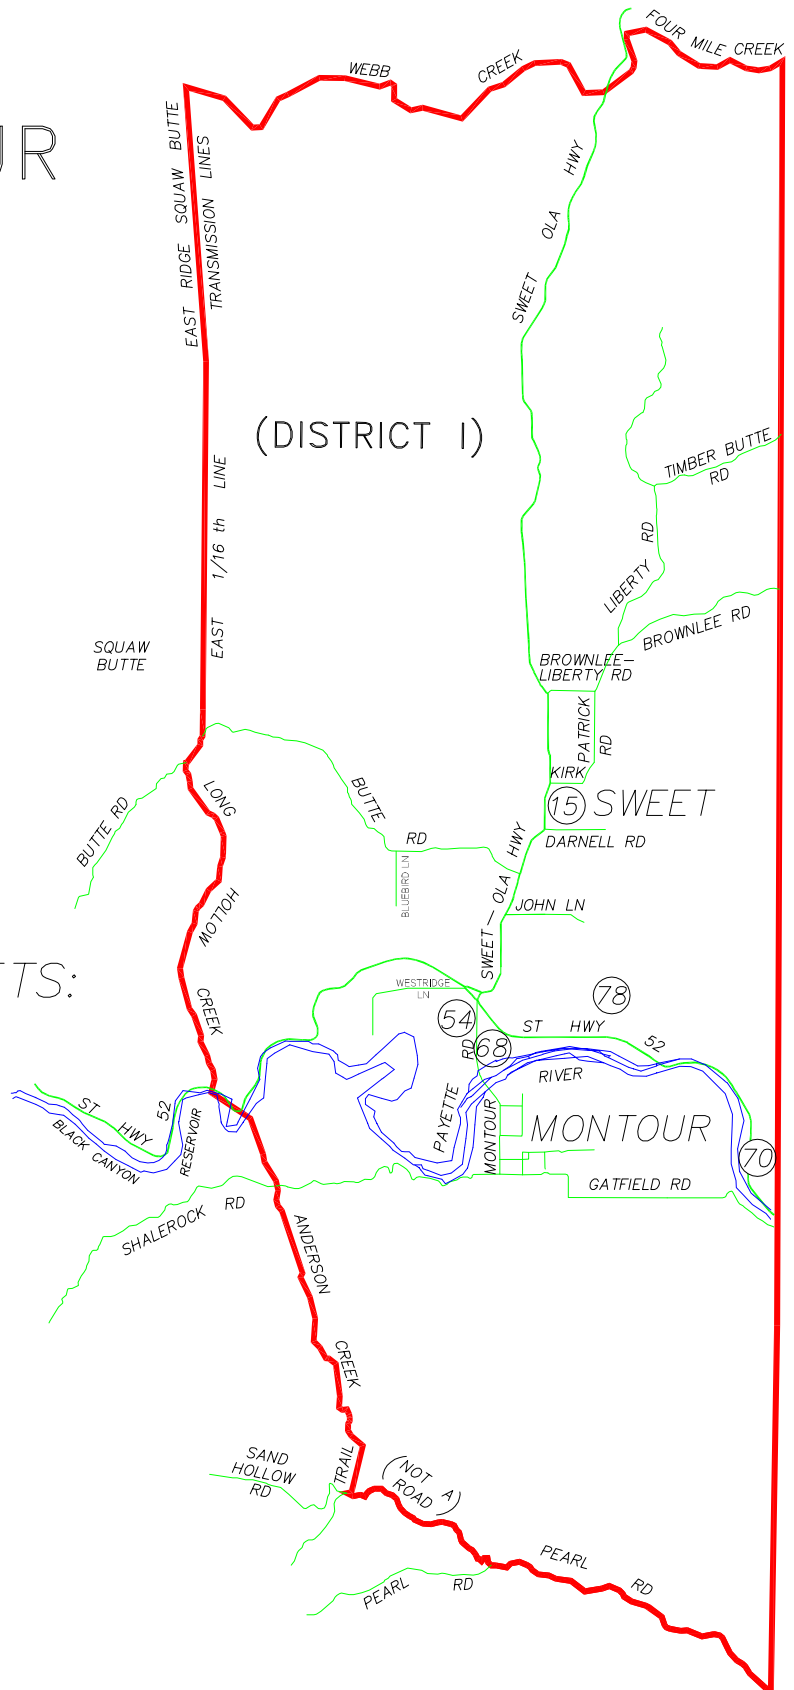

# SWEET-MONTOUR PRECINCT MAP GEM COUNTY, ID

## SUBDIVISION AND STREETS: (PARTIAL LISTING)

- ⑮ BUTLER ESTATES  
SWEET-OLA HWY  
KIRKPATRICK RD
- ⑤④ MONTOUR HEIGHTS  
MONTOUR ROAD
- ⑥⑧ RIVER RIDGE SUB  
MONTOUR ROAD  
STATE HWY 52
- ⑦⑦ RIVERVIEW MANOR  
STATE HWY 52
- ⑦⑧ SHELLEY ACRES  
SHELLEY AVENUE  
WILD HORSE CIRCLE

BOISE COUNTY