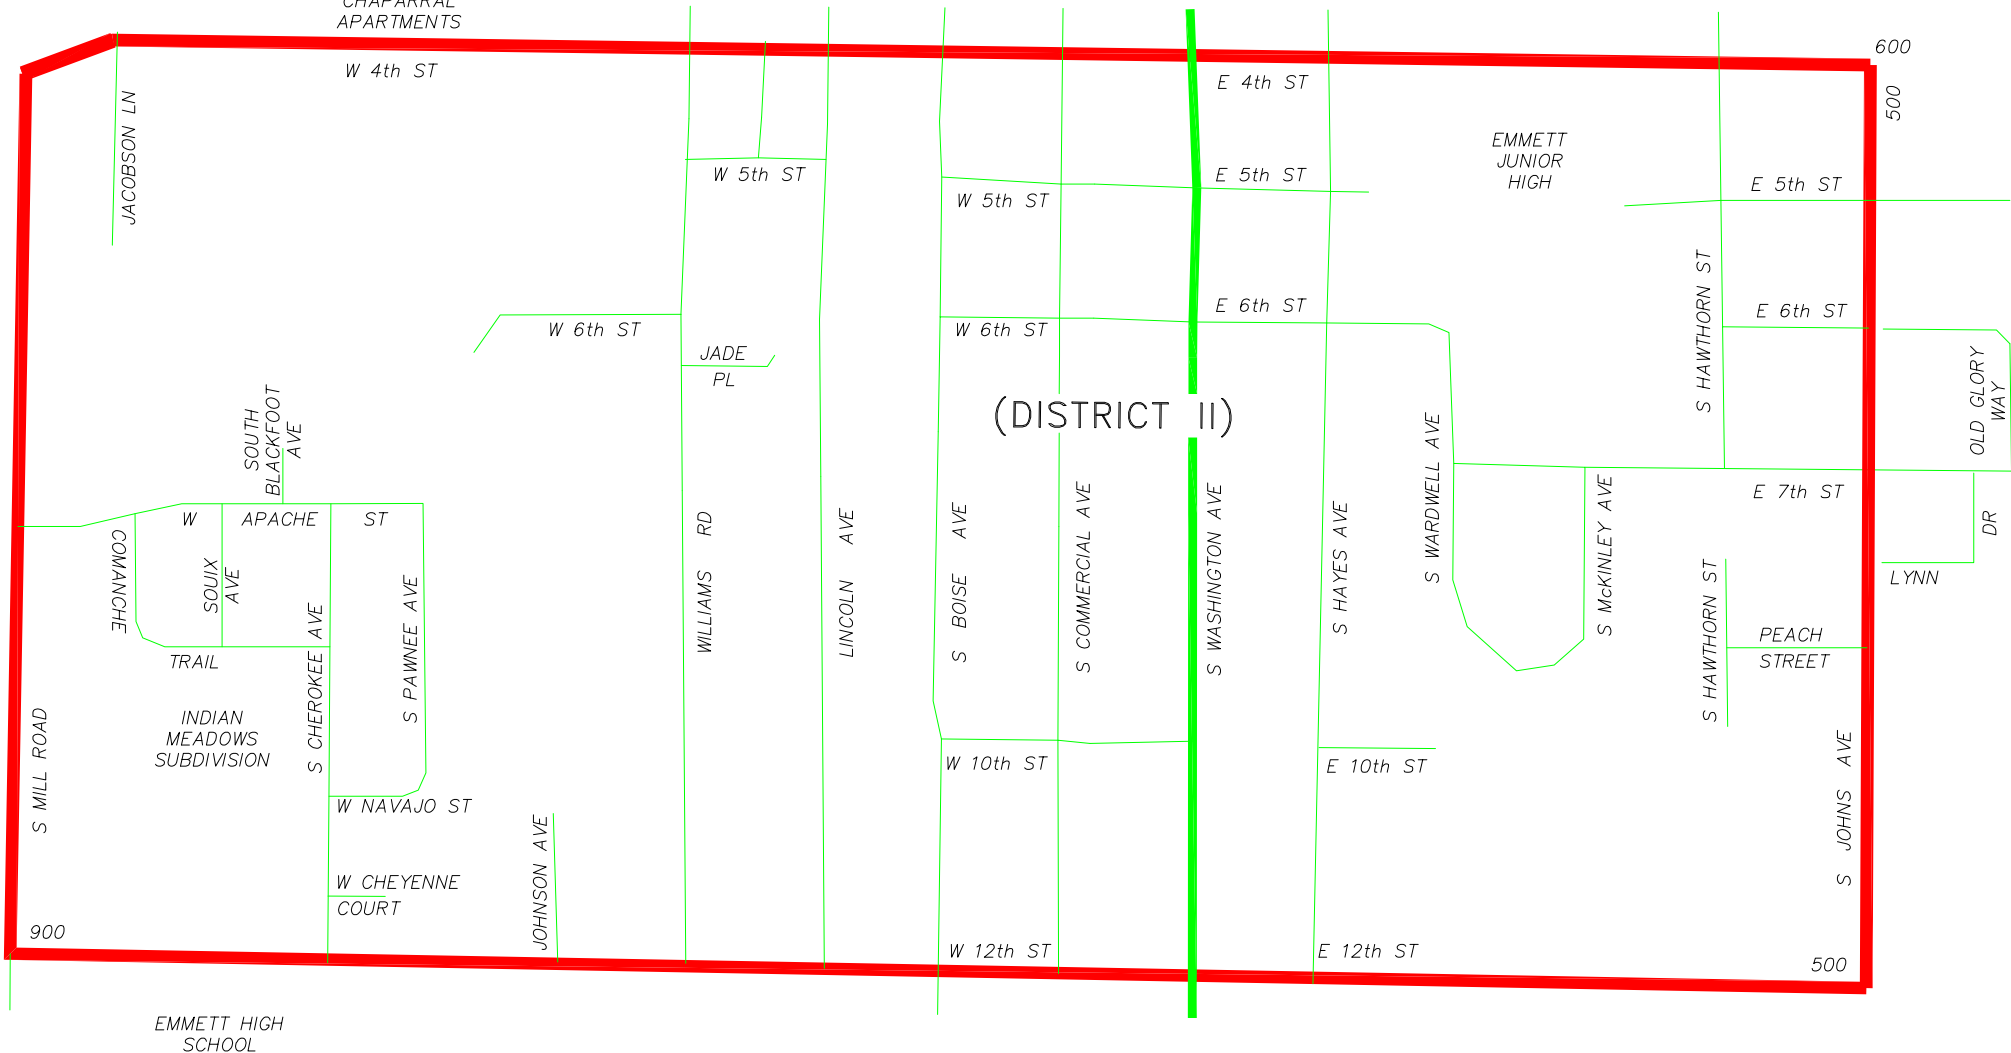

# SOUTH EMMETT PRECINCT MAP GEM COUNTY, ID

MEADOW BROOK  
HOUSING COMPLEX

CHAPARRAL  
APARTMENTS

EMMETT HIGH  
SCHOOL