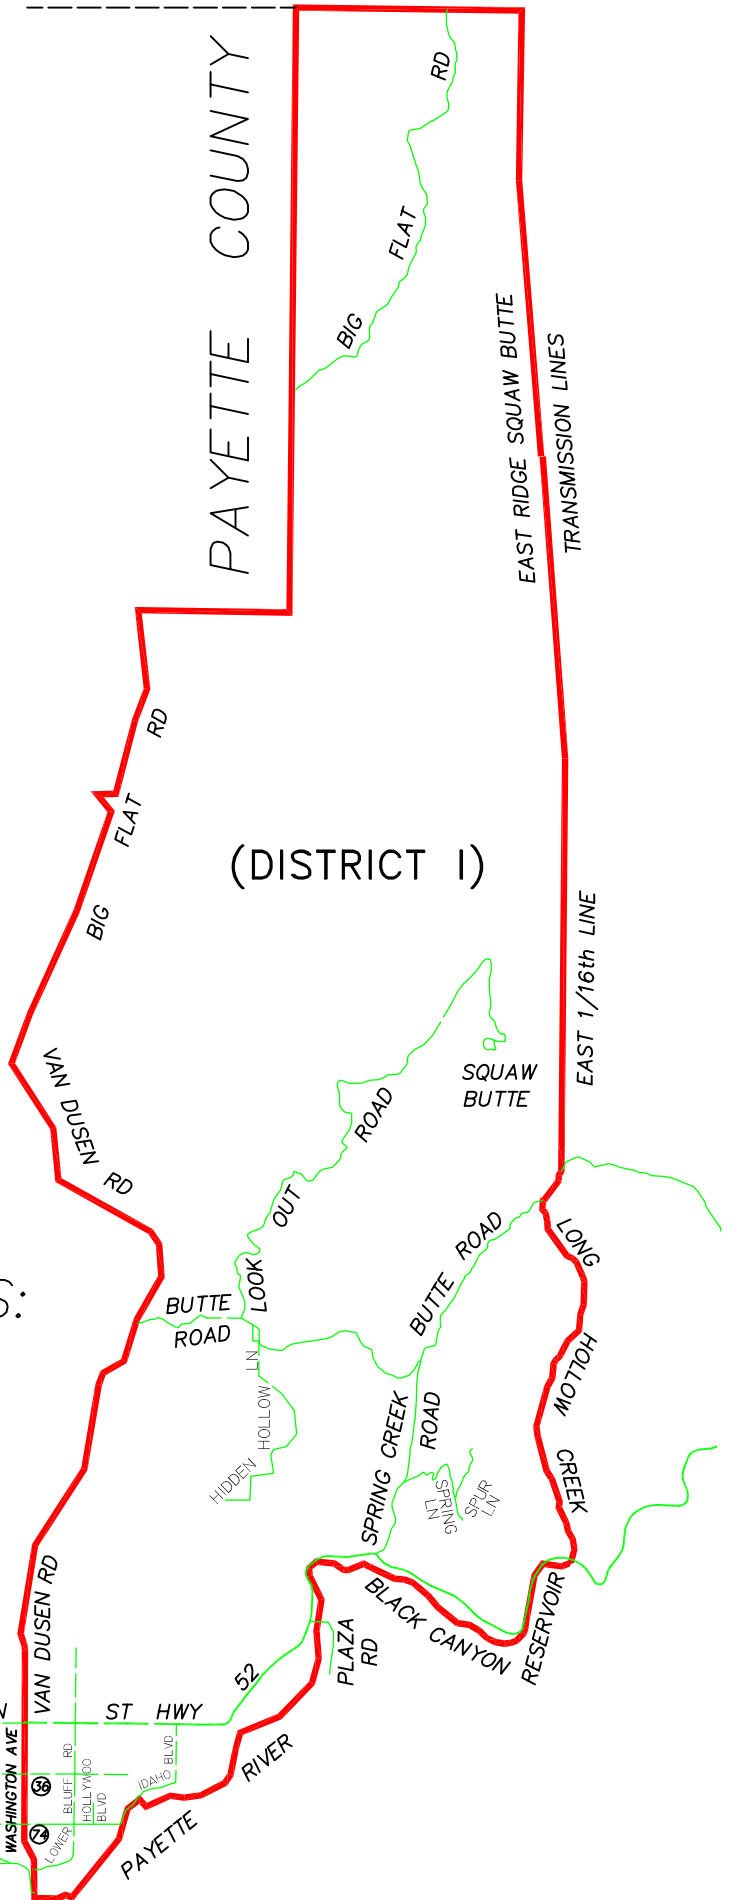

BENCH PRECINCT MAP GEM COUNTY, ID

SUBDIVISION AND STREETS: (PARTIAL LISTING)

- ③⑥ GRATTON-BARNARD
MOUNTAIN VIEW ESTATES
MOUNTAIN VIEW DRIVE
SCENIC DRIVE
- ⑦④ RUSSELL SUBDIVISION
FENTON DRIVE