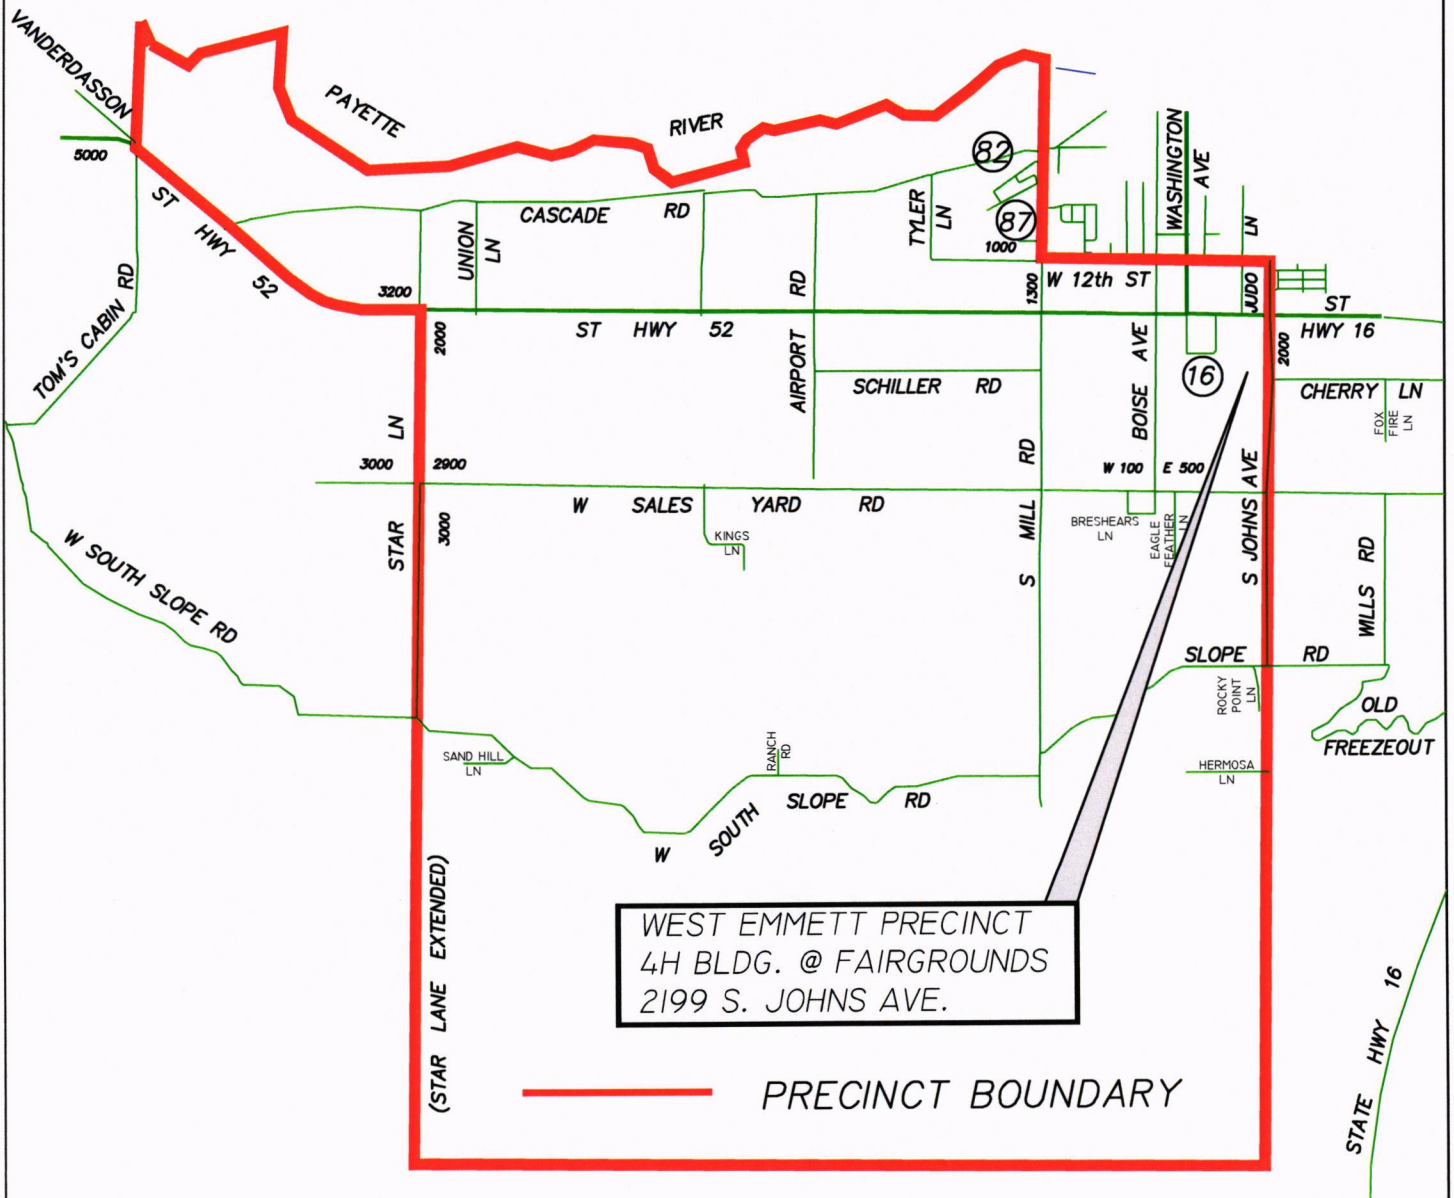

# NEW WEST EMMETT PRECINCT MAP GEM COUNTY, ID

## SUBDIVISION STREETS:

①⑥ COMMERCIAL SUB  
ENTERPRISE ST  
SERVICE AVE  
STATE HWY 16  
WASHINGTON AVE

⑧② STEWARD SUB  
CASCADE ROAD  
FORURIA LANE  
LEONARD LANE  
STEWARD LAND

⑧⑦ TWIN BUTTES  
DITTMAN DRIVE  
HOMESTEAD DRIVE  
KAETZEL WAY

WEST EMMETT PRECINCT  
4H BLDG. @ FAIRGROUNDS  
2199 S. JOHNS AVE.

— PRECINCT BOUNDARY