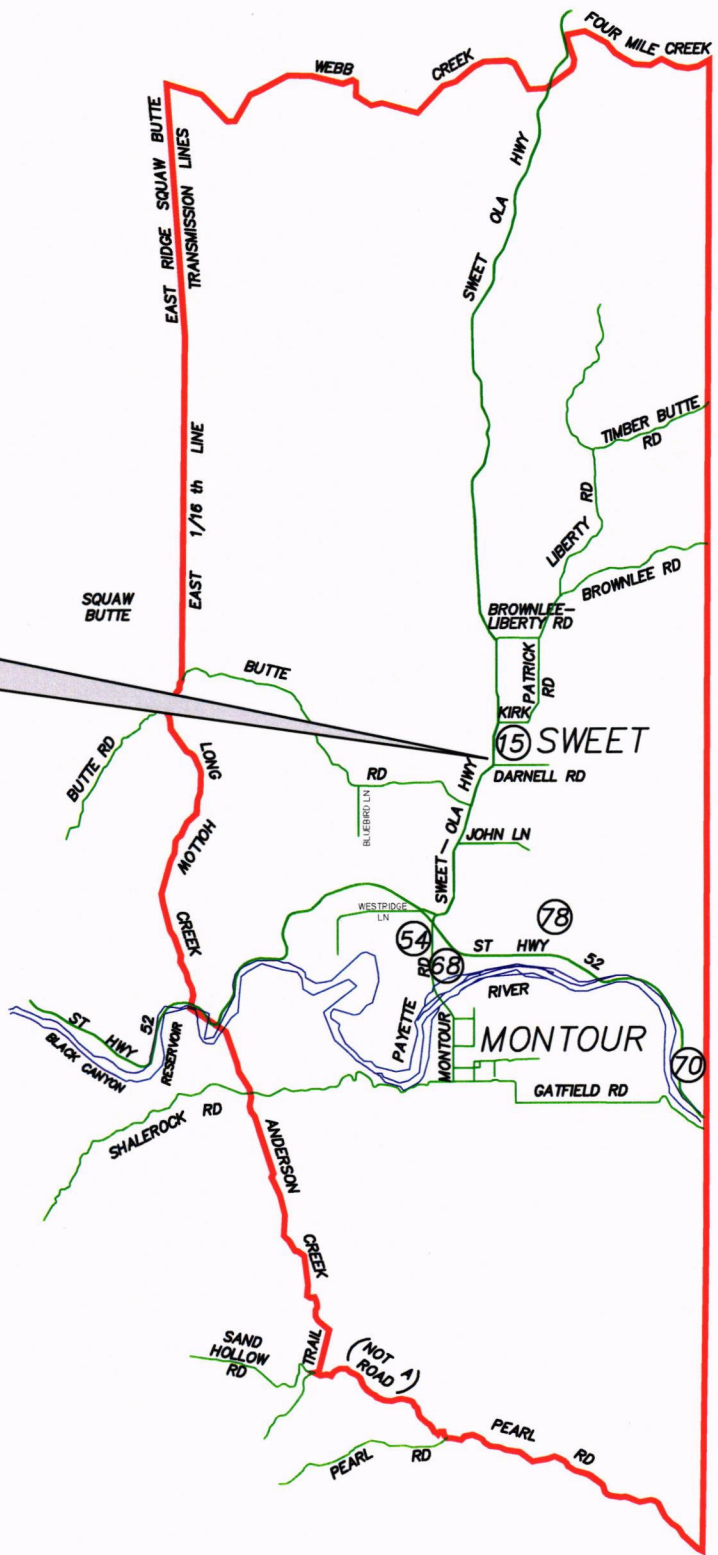

# SWEET-MONTOUR PRECINCT MAP GEM COUNTY, ID

SWEET-MONTOUR PRECINCT  
SYRINGA HALL  
7617 SWEET/OLA HWY.

BOISE COUNTY

## SUBDIVISION STREETS:

- ⑮ BUTLER ESTATES  
SWEET-OLA HWY  
KIRKPATRICK RD
- ⑤④ MONTOUR HEIGHTS  
MONTOUR ROAD
- ⑥⑧ RIVER RIDGE SUB  
MONTOUR ROAD  
STATE HWY 52
- ⑦① RIVERVIEW MANOR  
STATE HWY 52
- ⑦⑧ SHELLEY ACRES  
SHELLEY AVENUE  
WILD HORSE CIRCLE