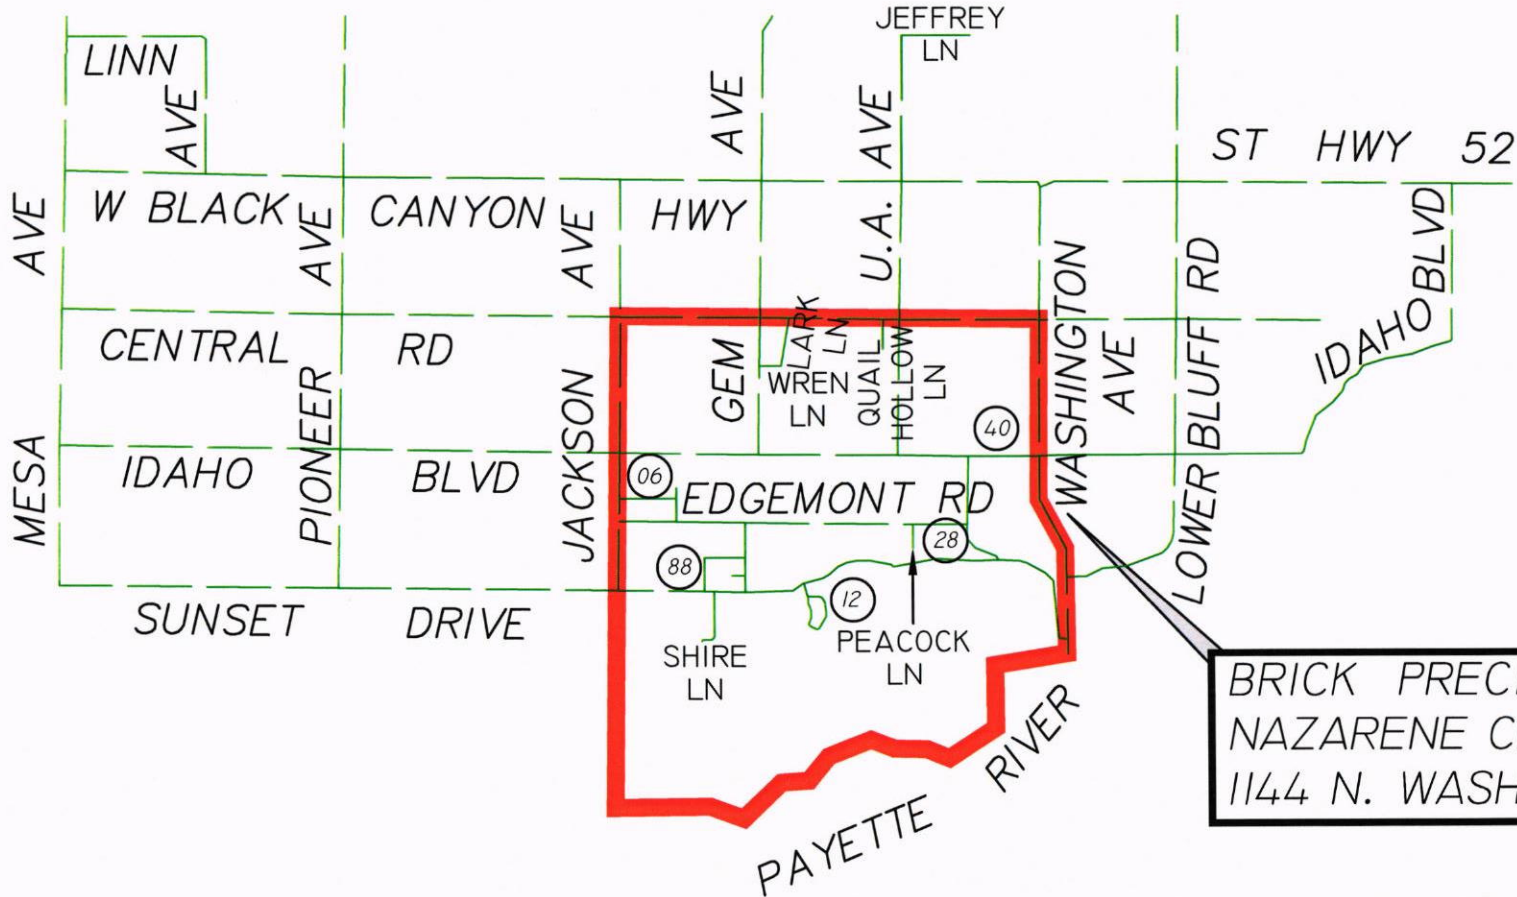

NEW BRICK PRECINCT MAP GEM COUNTY, ID

SUBDIVISION STREETS:

- 06 ATKINSON ACRES
GENEVA WAY
KATIE LANE
- 12 BONNIE LAURA SUB
LILAC LANE
- 28 EDMONT SUB
EDGEMENT ROAD
MELROSE DR
SHADY LANE
- 40 HAW CREEK
HAW CREEK BLVD.
HAW CREEK CIRCLE
- 88 VALLEY VIEW
GREENFIELDS LOOP
MIDDLEFIELD AVENUE
VERDANT COURT

BRICK PRECINCT
NAZARENE CHURCH
1144 N. WASHINGTON AVE.