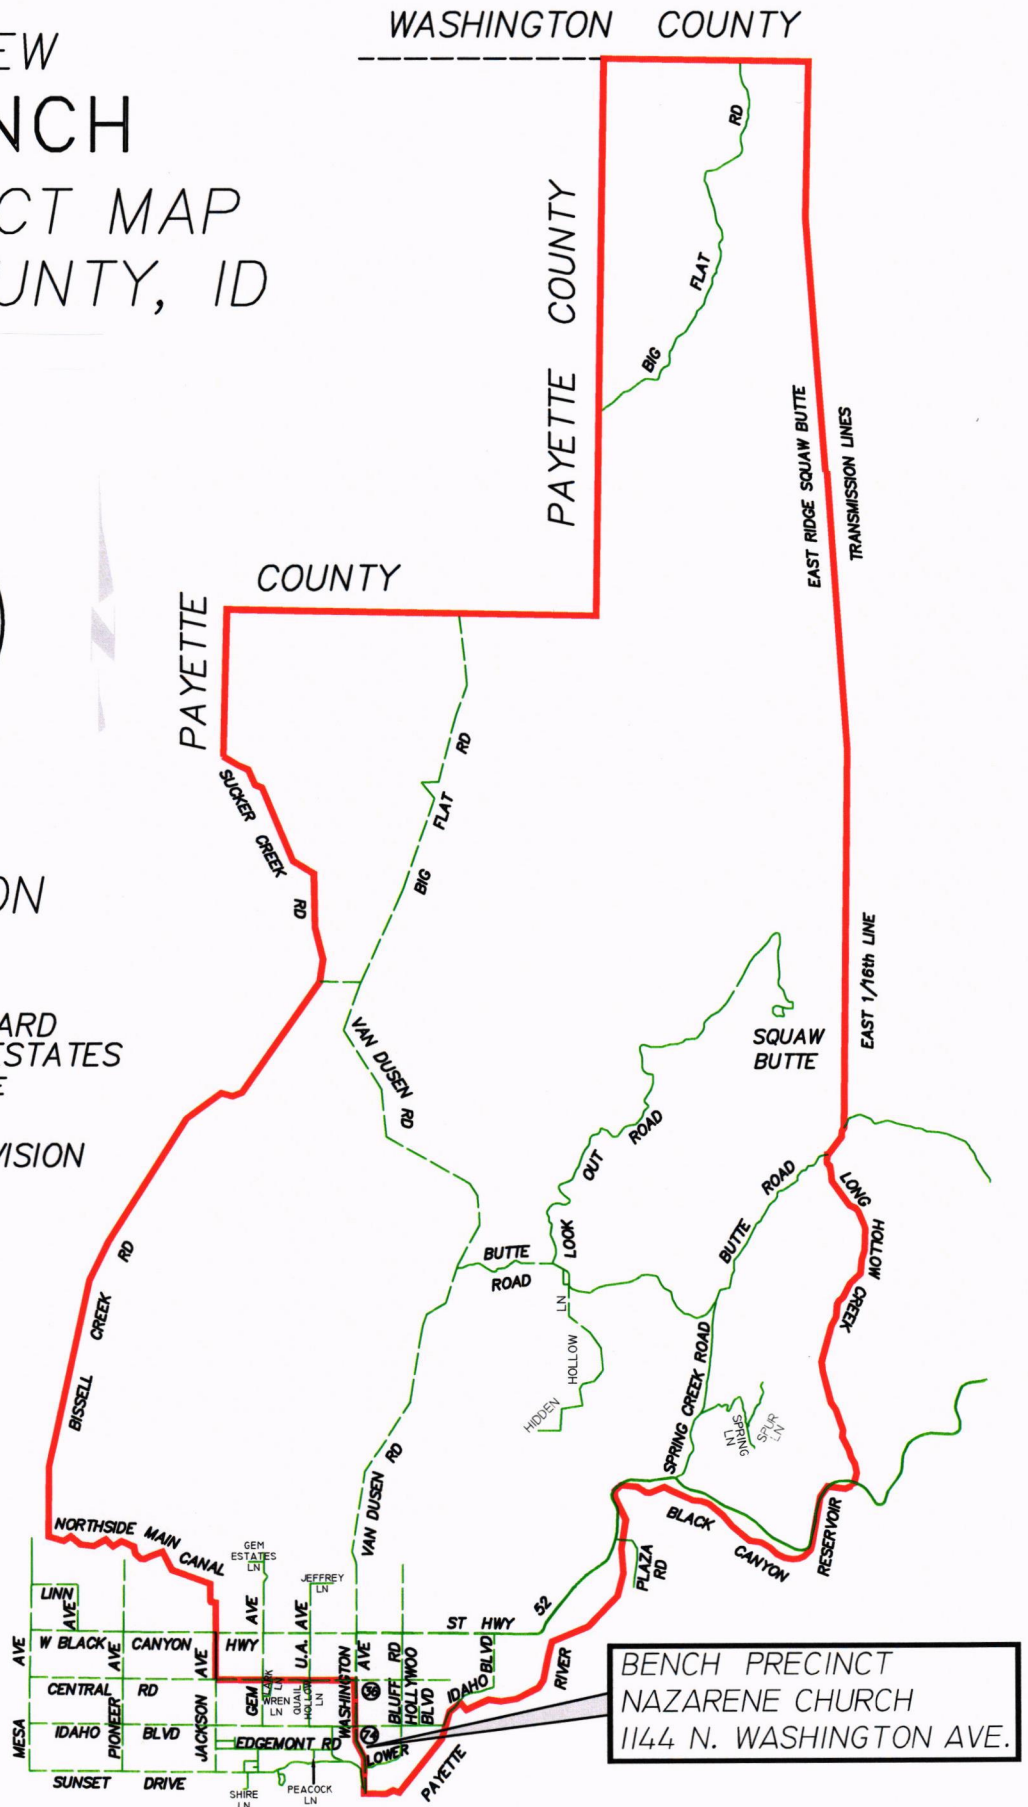

# NEW BENCH PRECINCT MAP GEM COUNTY, ID

## SUBDIVISION STREETS:

- ③⑥ GRATTON-BARNARD  
MOUNTAIN VIEW ESTATES  
MOUNTAIN VIEW DRIVE  
SCENIC DRIVE
- ⑦④ RUSSELL SUBDIVISION  
FENTON DRIVE

BENCH PRECINCT  
NAZARENE CHURCH  
1144 N. WASHINGTON AVE.