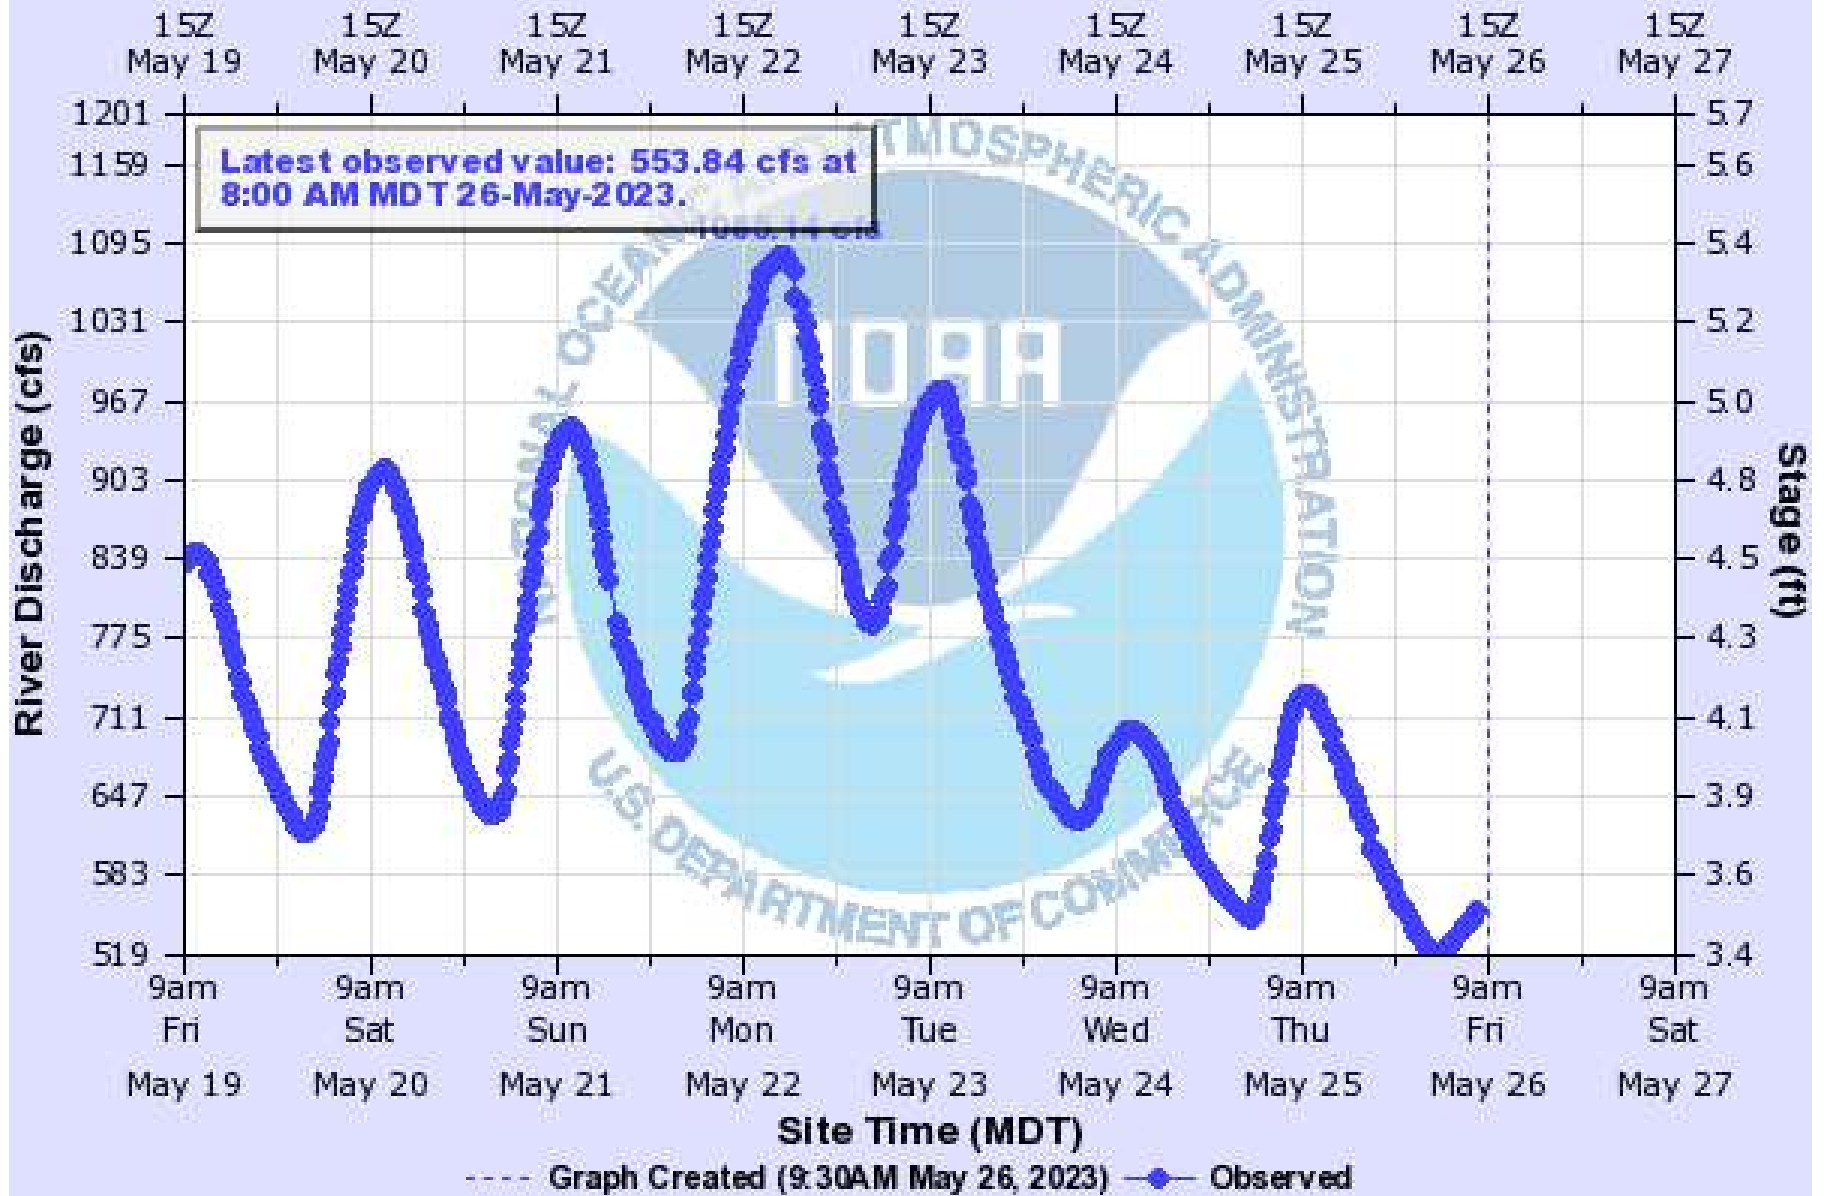

# SQUAW CREEK NEAR SWEET

Universal Time (UTC)

SQWI1(plotting QRIRZ) "Gage 0" Datum: n/a