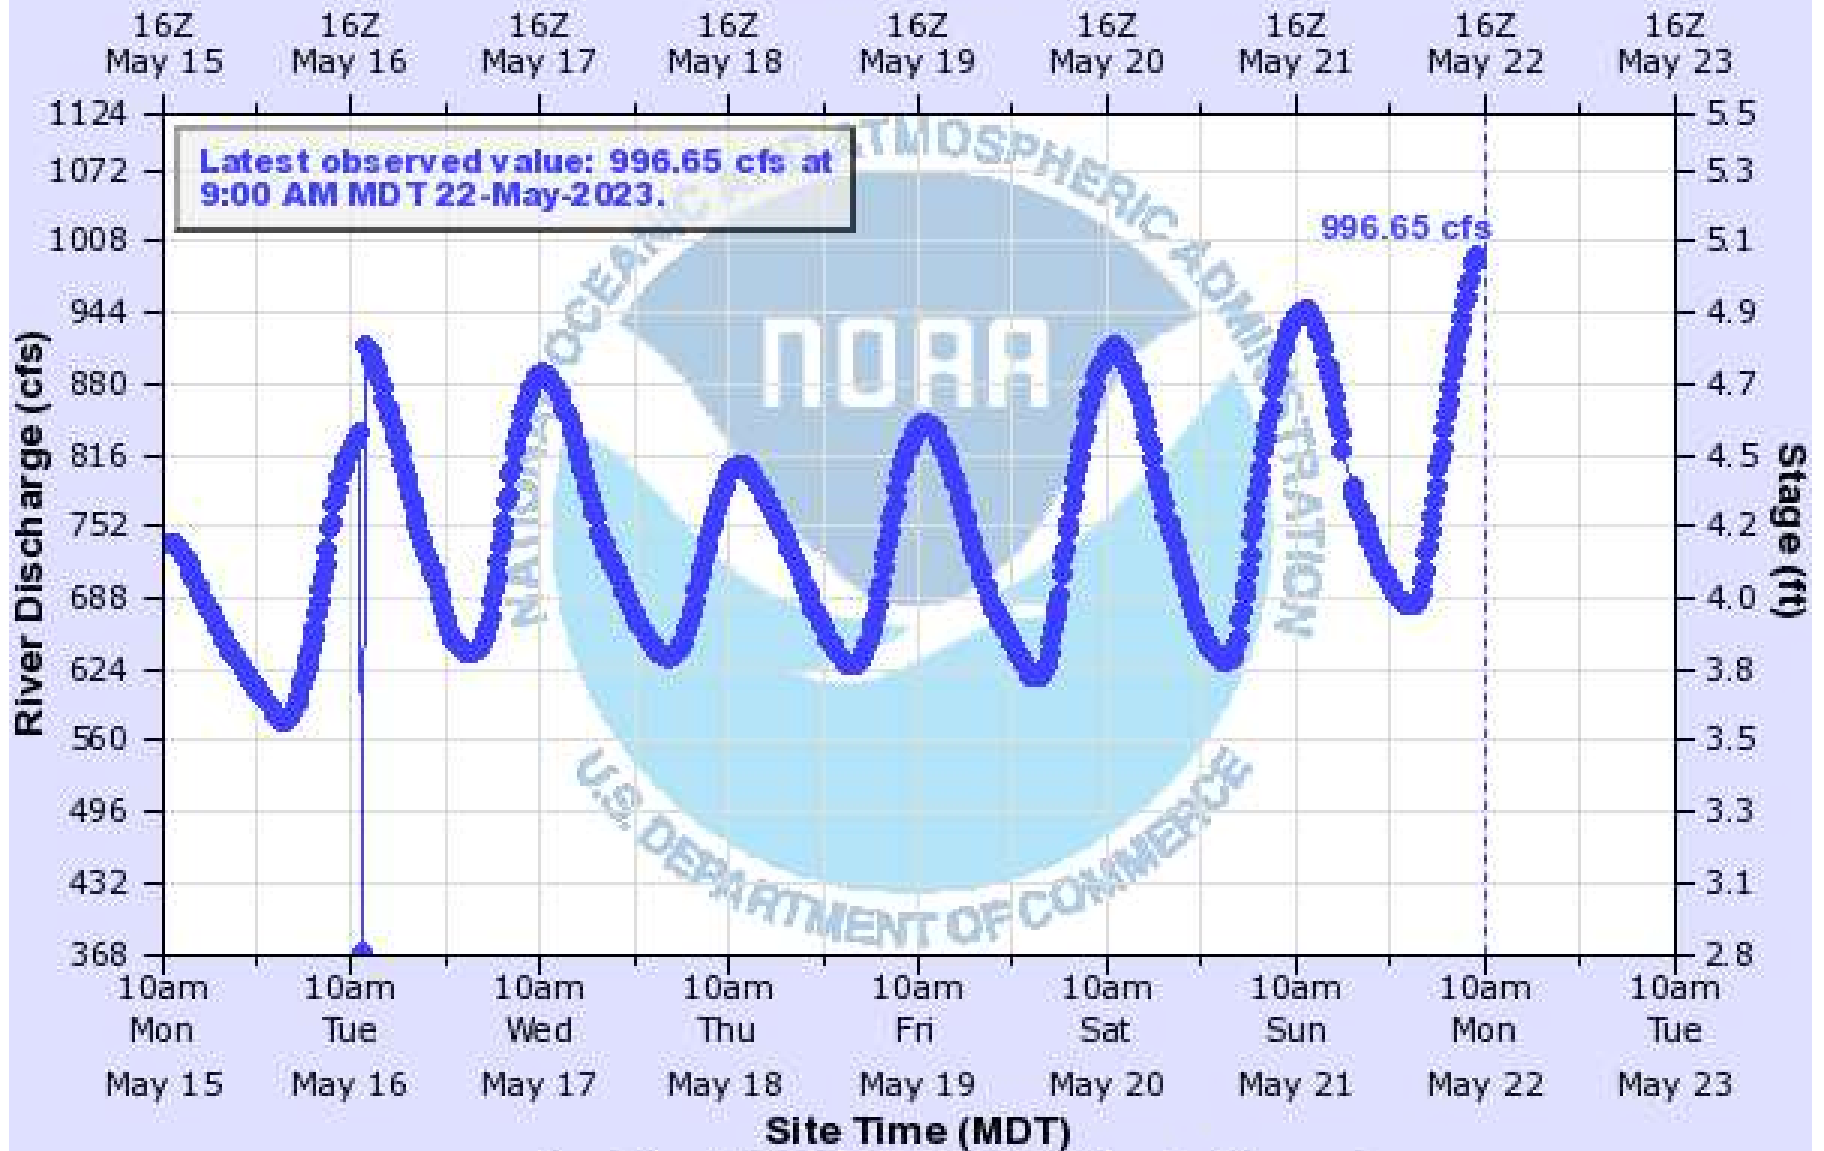

# SQUAW CREEK NEAR SWEET

Universal Time (UTC)

----- Graph Created (10:15AM May 22, 2023) —◆— Observed

SQW11(plotting QRIRZ) "Gage 0" Datum: n/a