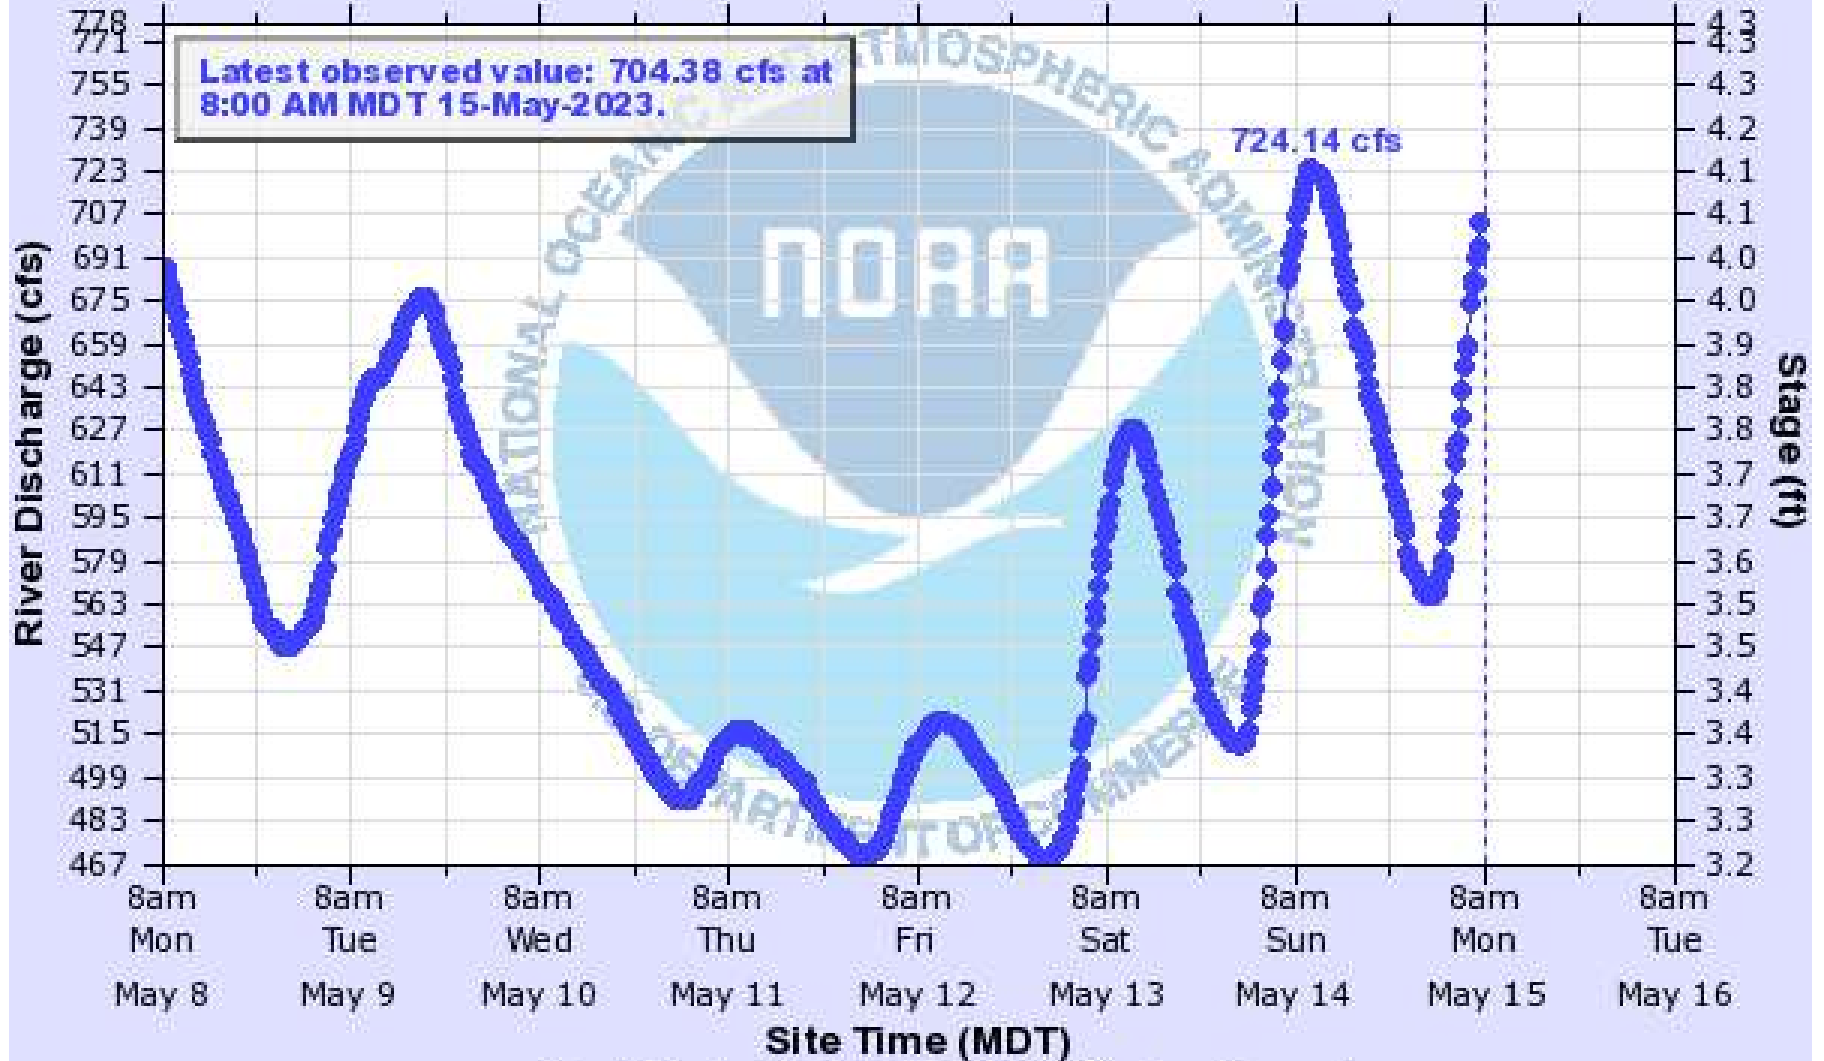

SQUAW CREEK NEAR SWEET

Universal Time (UTC)

14Z May 8 14Z May 9 14Z May 10 14Z May 11 14Z May 12 14Z May 13 14Z May 14 14Z May 15 14Z May 16

----- Graph Created (8:45AM May 15, 2023) ◆ Observed

SQW11(plotting QRIRZ) "Gage 0" Datum: n/a