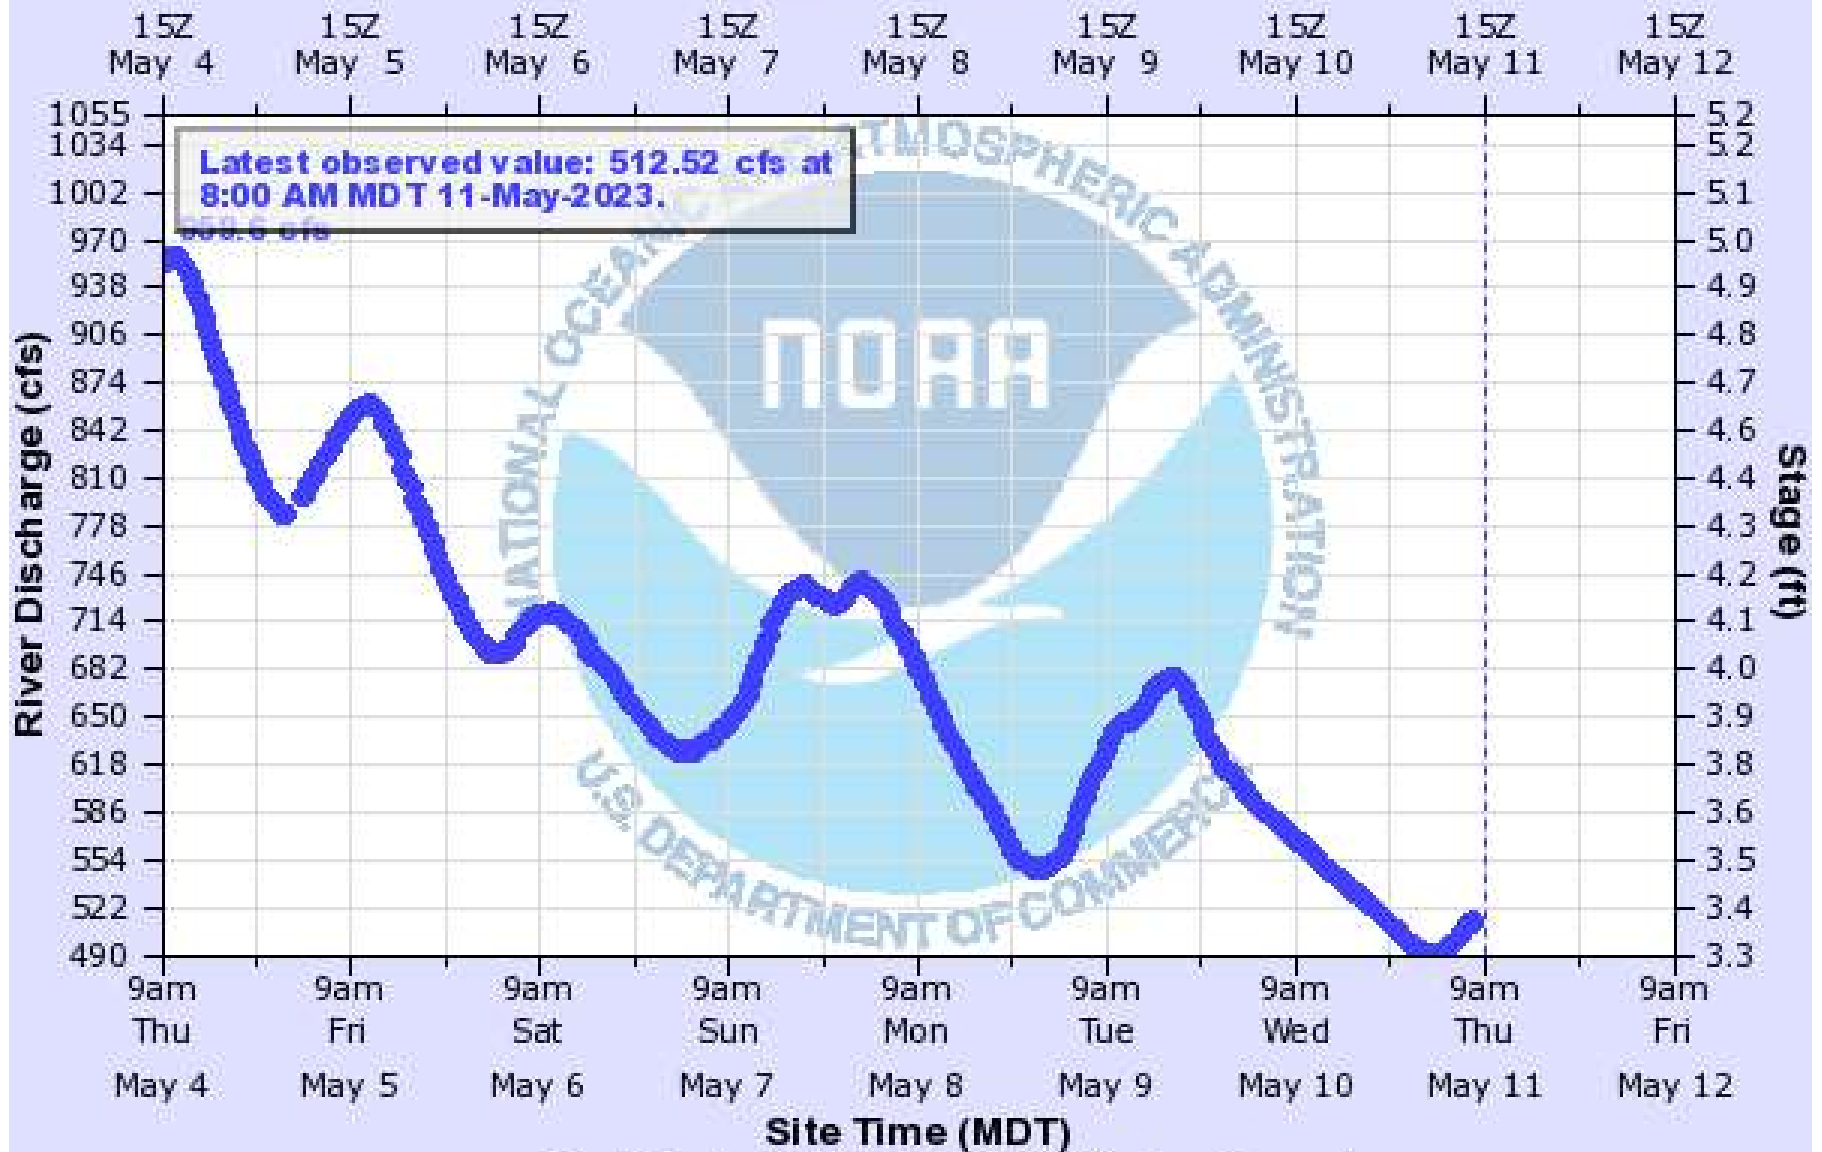

SQUAW CREEK NEAR SWEET

Universal Time (UTC)

---- Graph Created (9:30AM May 11, 2023) —●— Observed

SQW11(plotting QRIRZ) "Gage 0" Datum: n/a