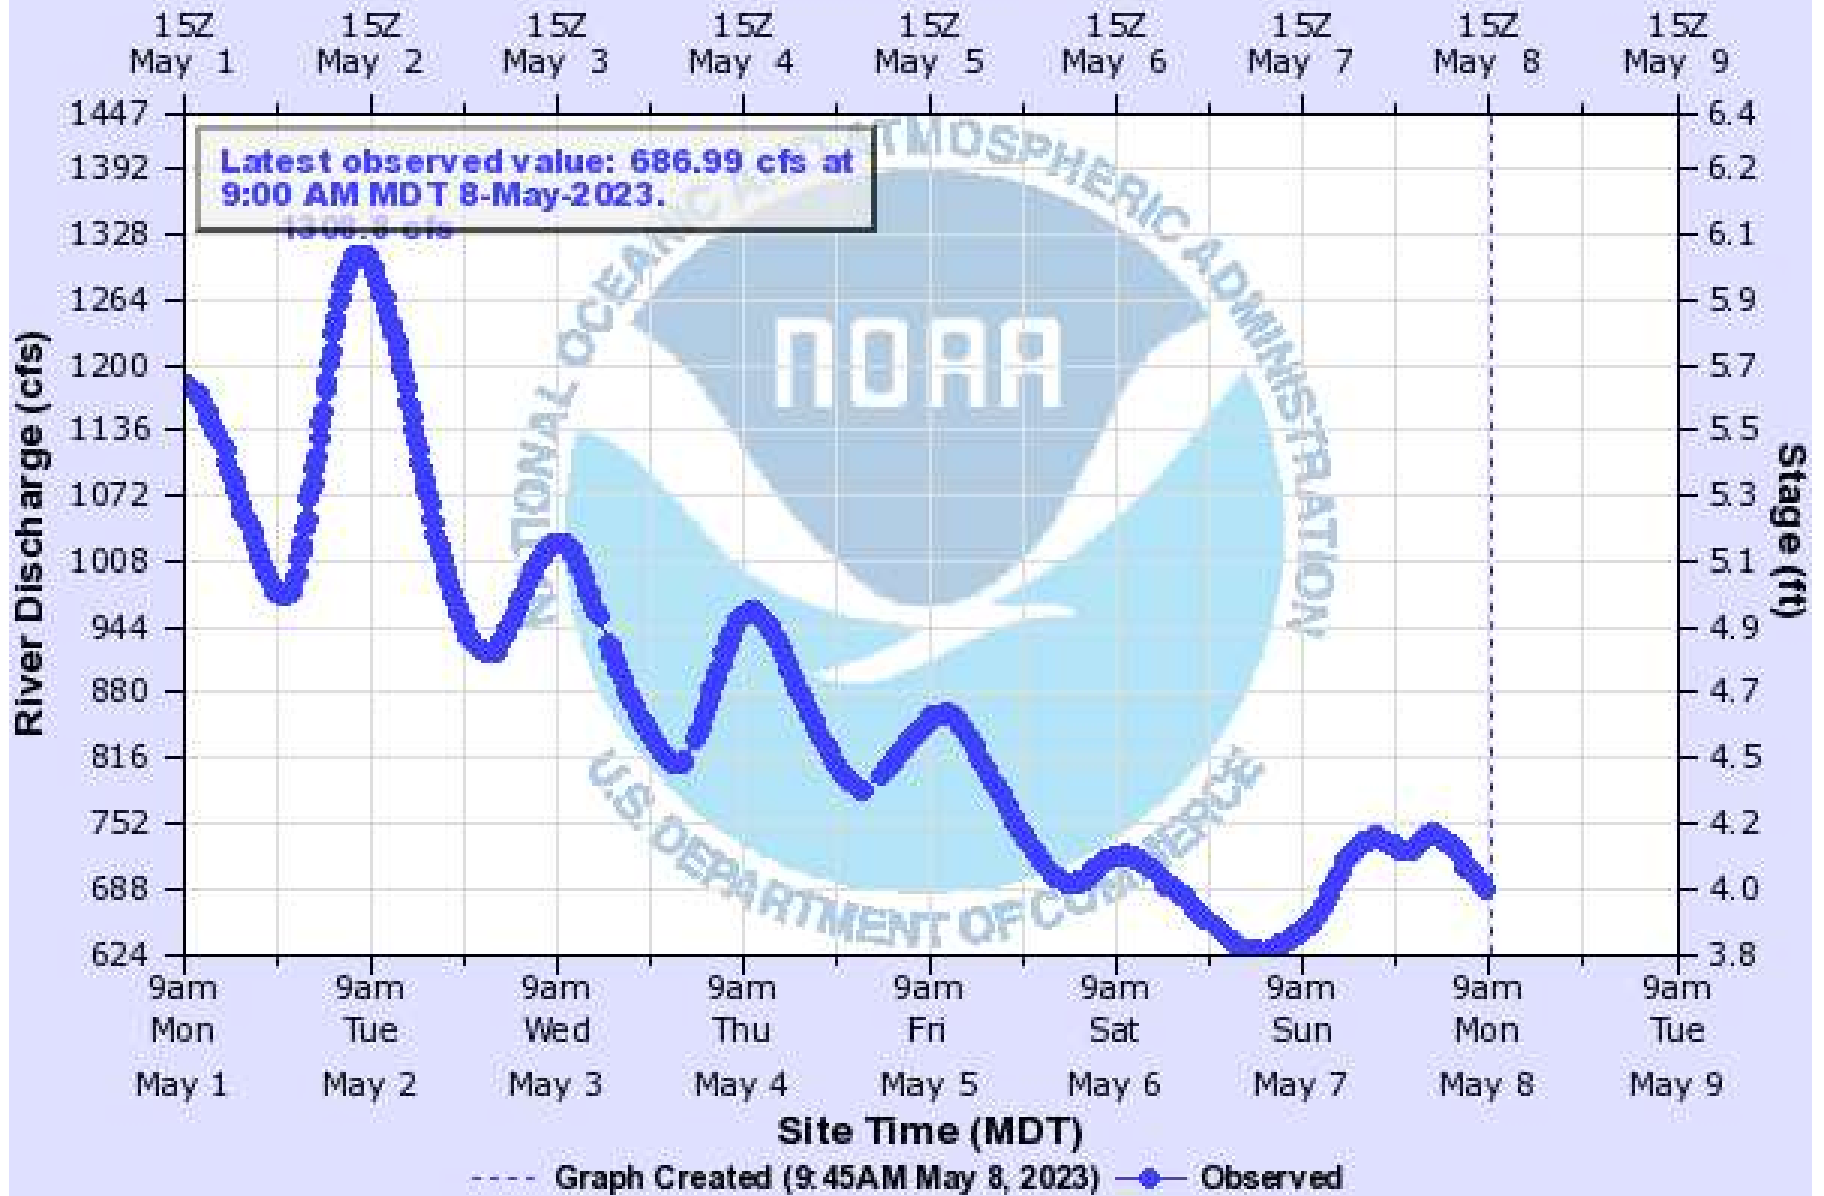

SQUAW CREEK NEAR SWEET

Universal Time (UTC)

SQW11(plotting QRIRZ) "Gage 0" Datum: n/a