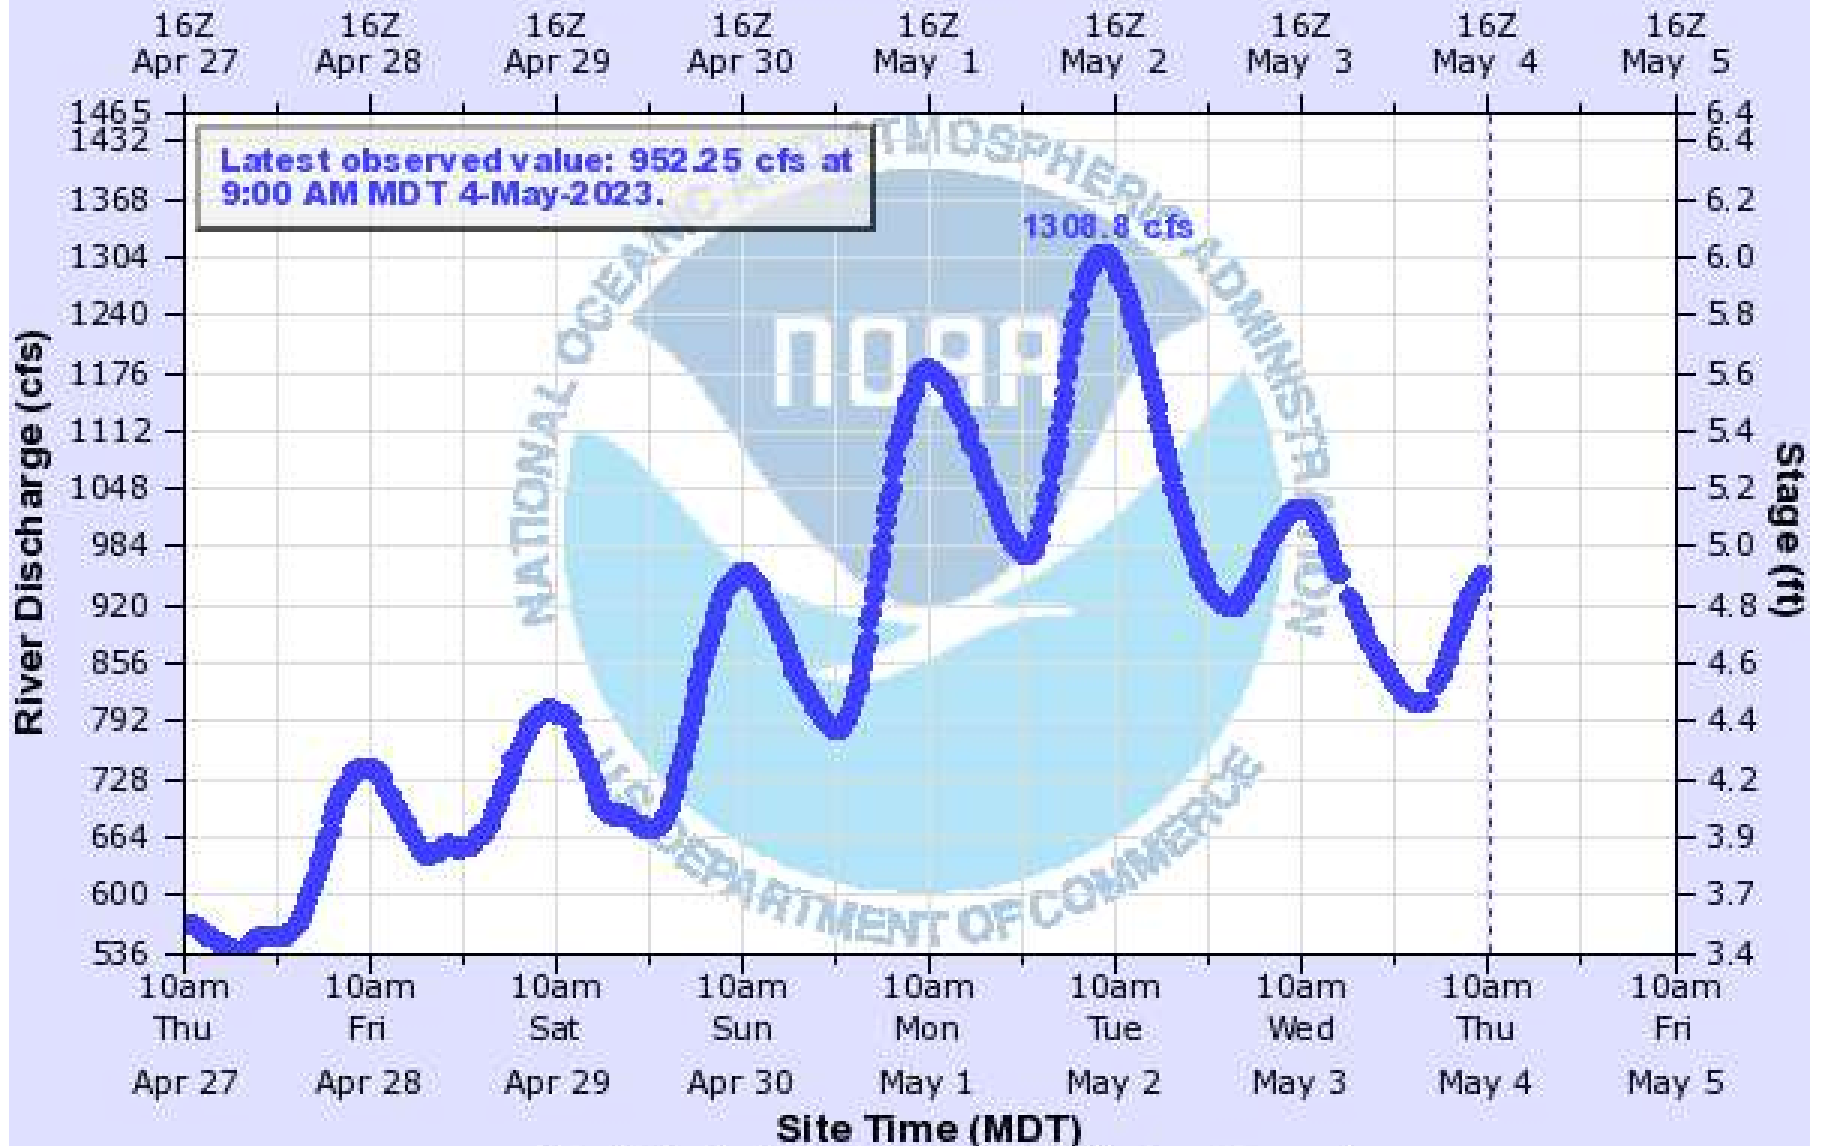

SQUAW CREEK NEAR SWEET

Universal Time (UTC)

----- Graph Created (10:15AM May 4, 2023) —●— Observed

SQW11(plotting QRIRZ) "Gage 0" Datum: n/a