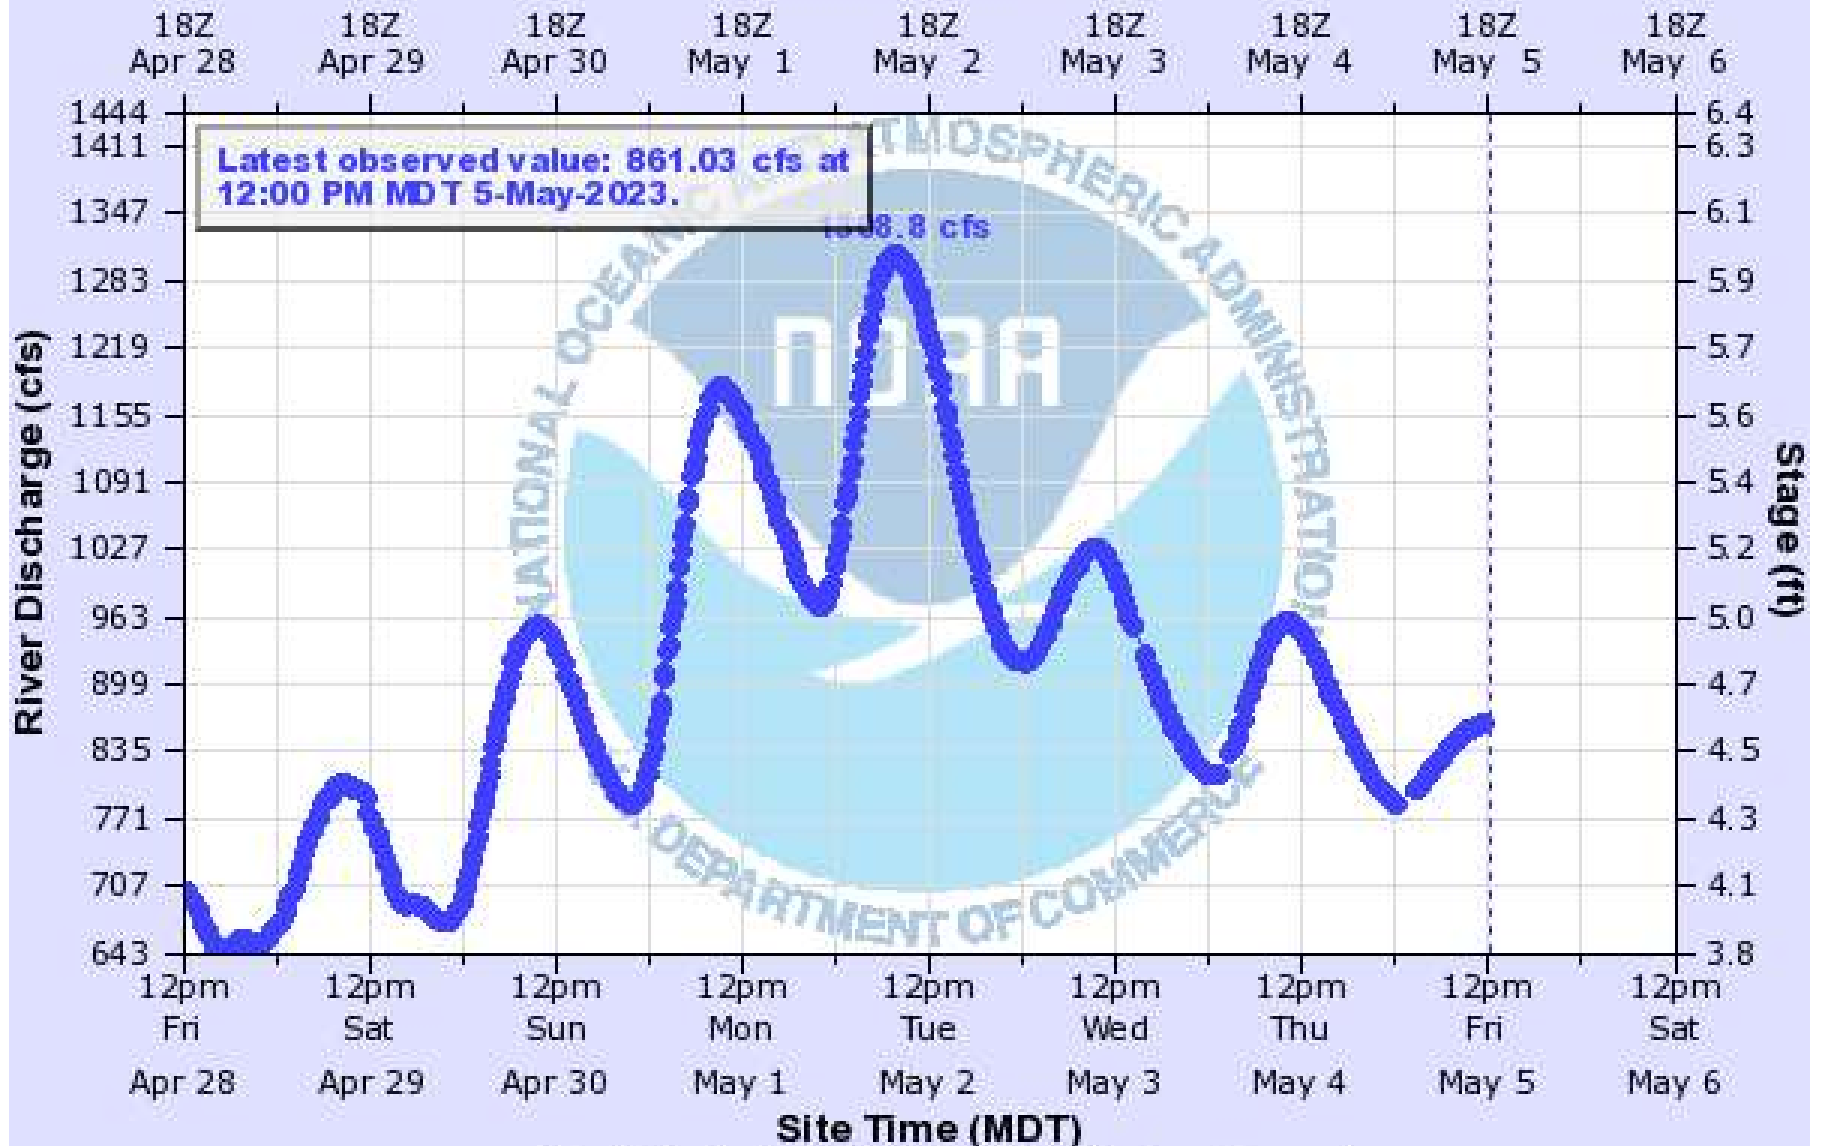

SQUAW CREEK NEAR SWEET

Universal Time (UTC)

SQW11(plotting QRIRZ) "Gage 0" Datum: n/a